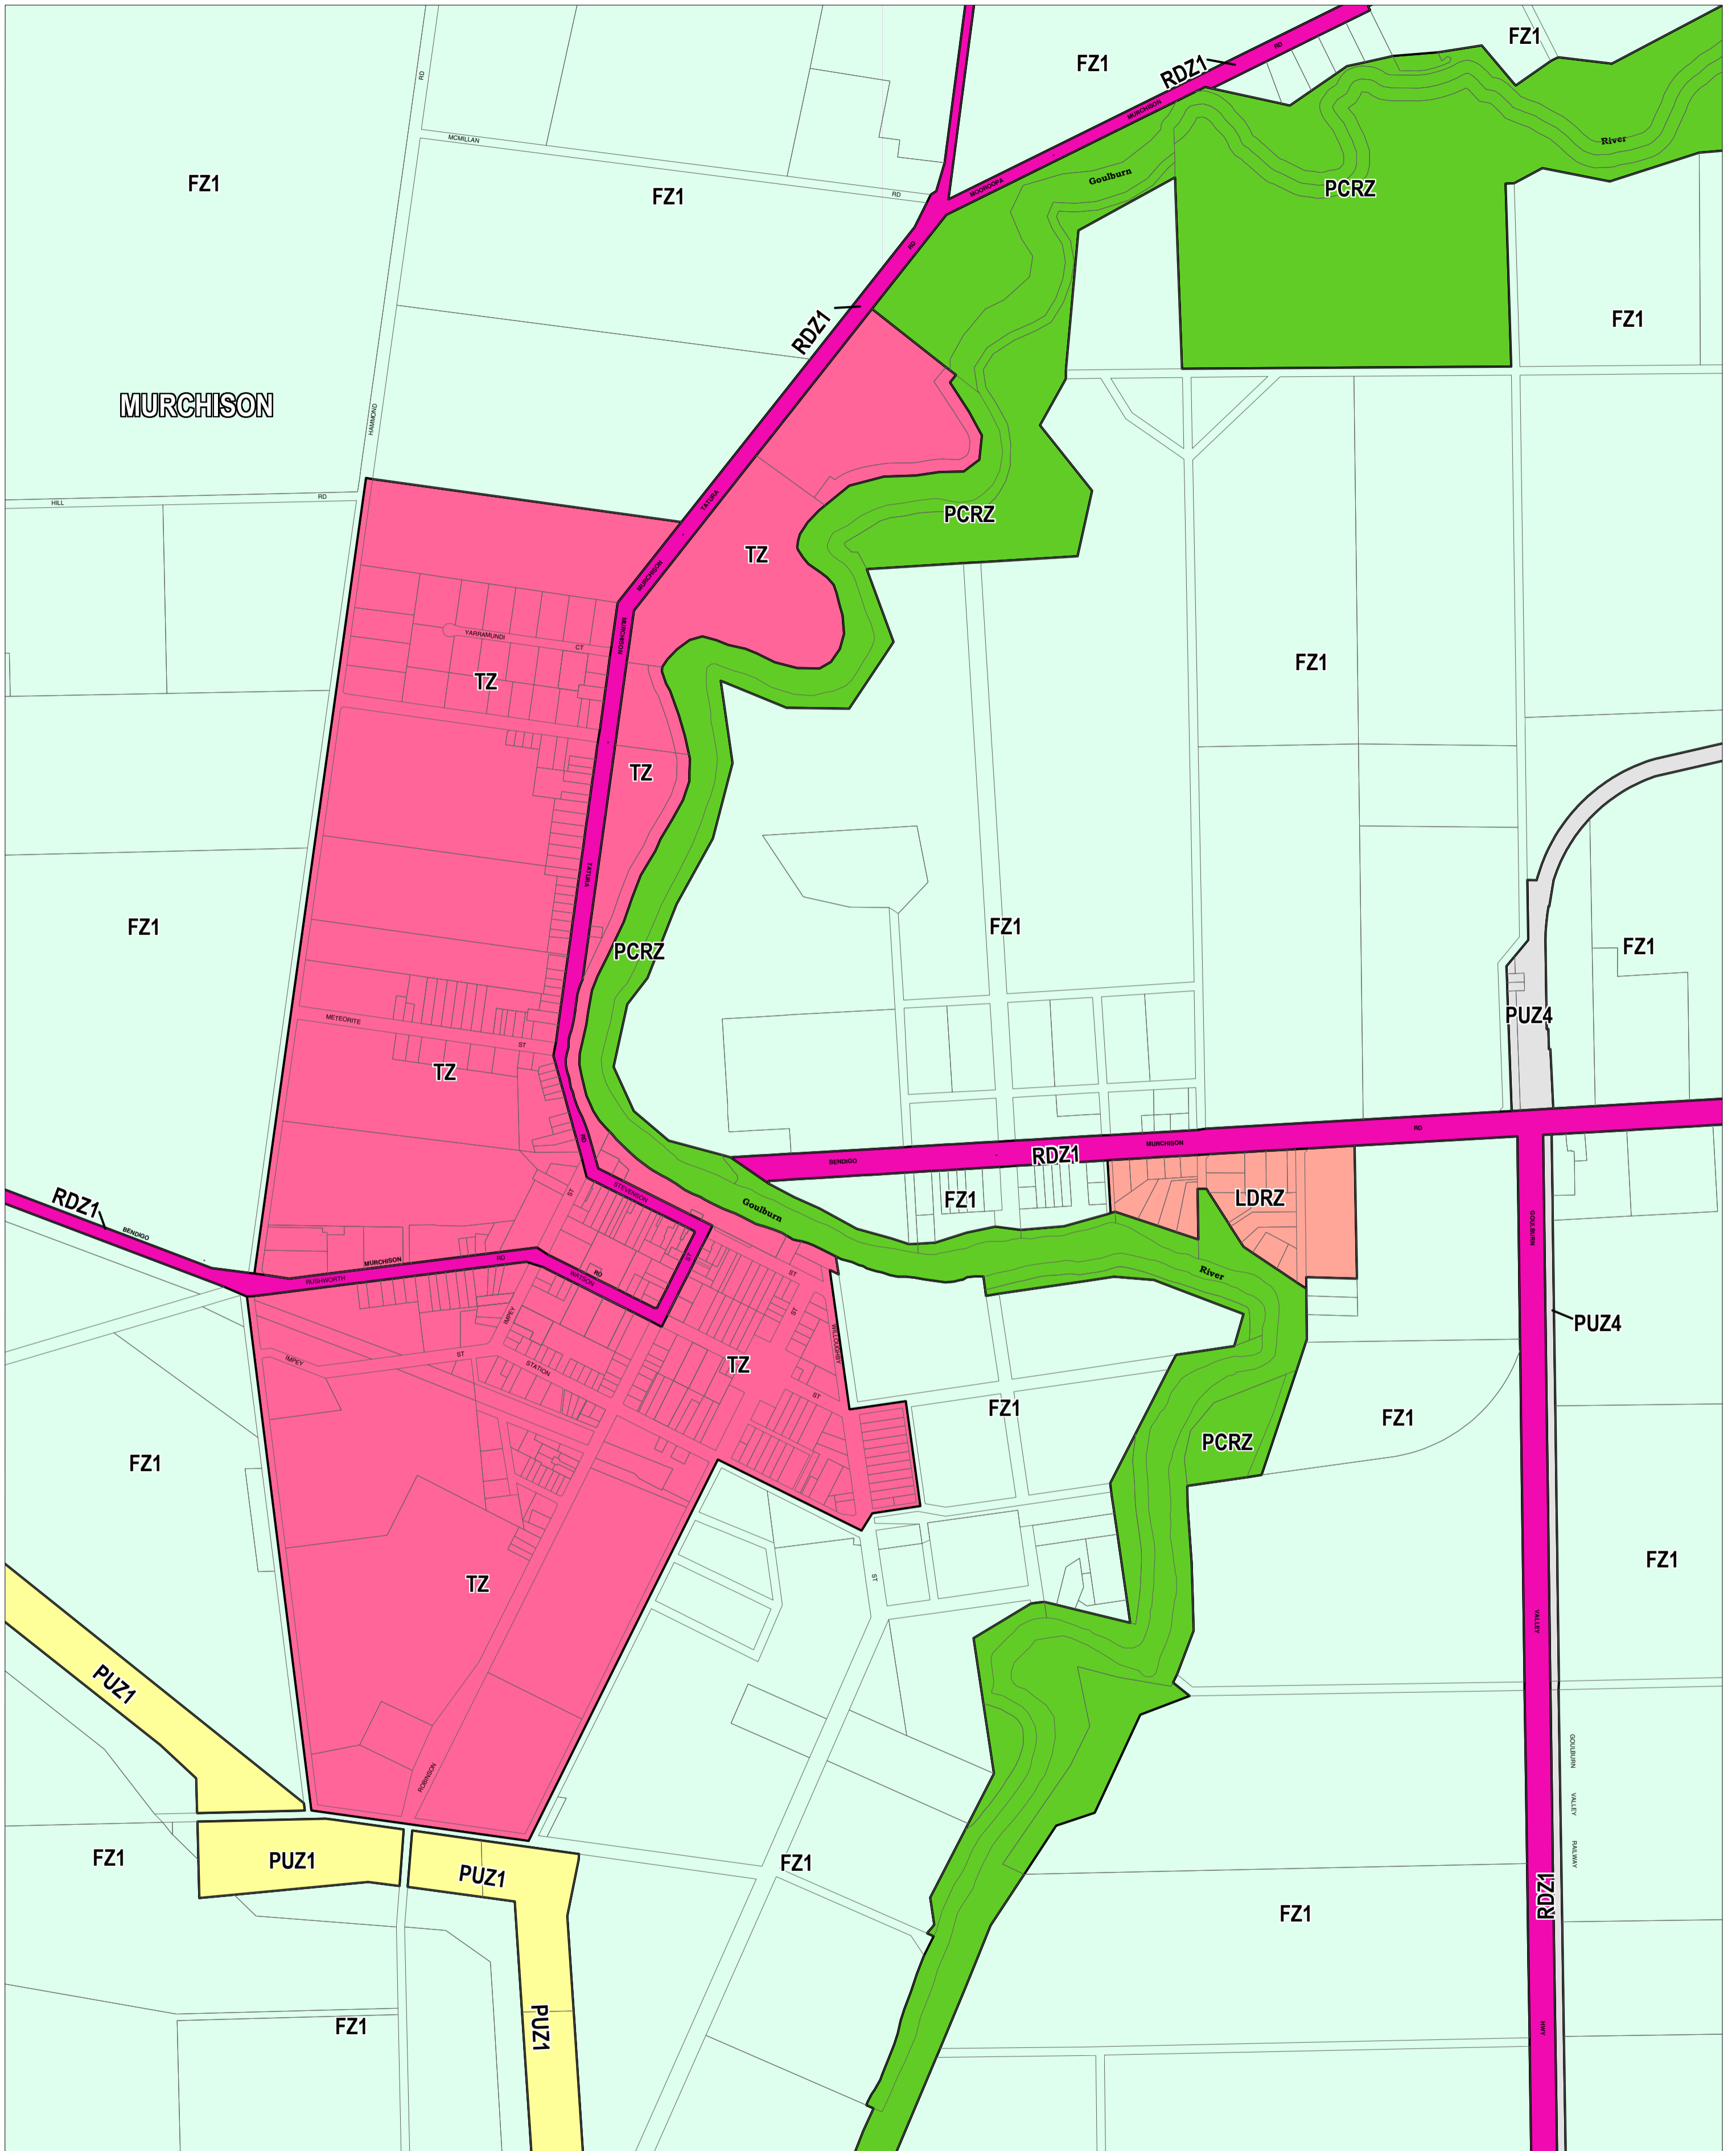

GREATER SHEPPARTON PLANNING SCHEME - LOCAL PROVISION

Public Land	
	Public Conservation And Resource Zone
	Public Use Zone - Service And Utility
	Public Use Zone - Transport
	Road Zone - Category 1
Residential	
	Low Density Residential Zone
	Township Zone
Rural	
	Farming Zone - Schedule 1

Printed: 16/9/2013

AMENDMENT C121