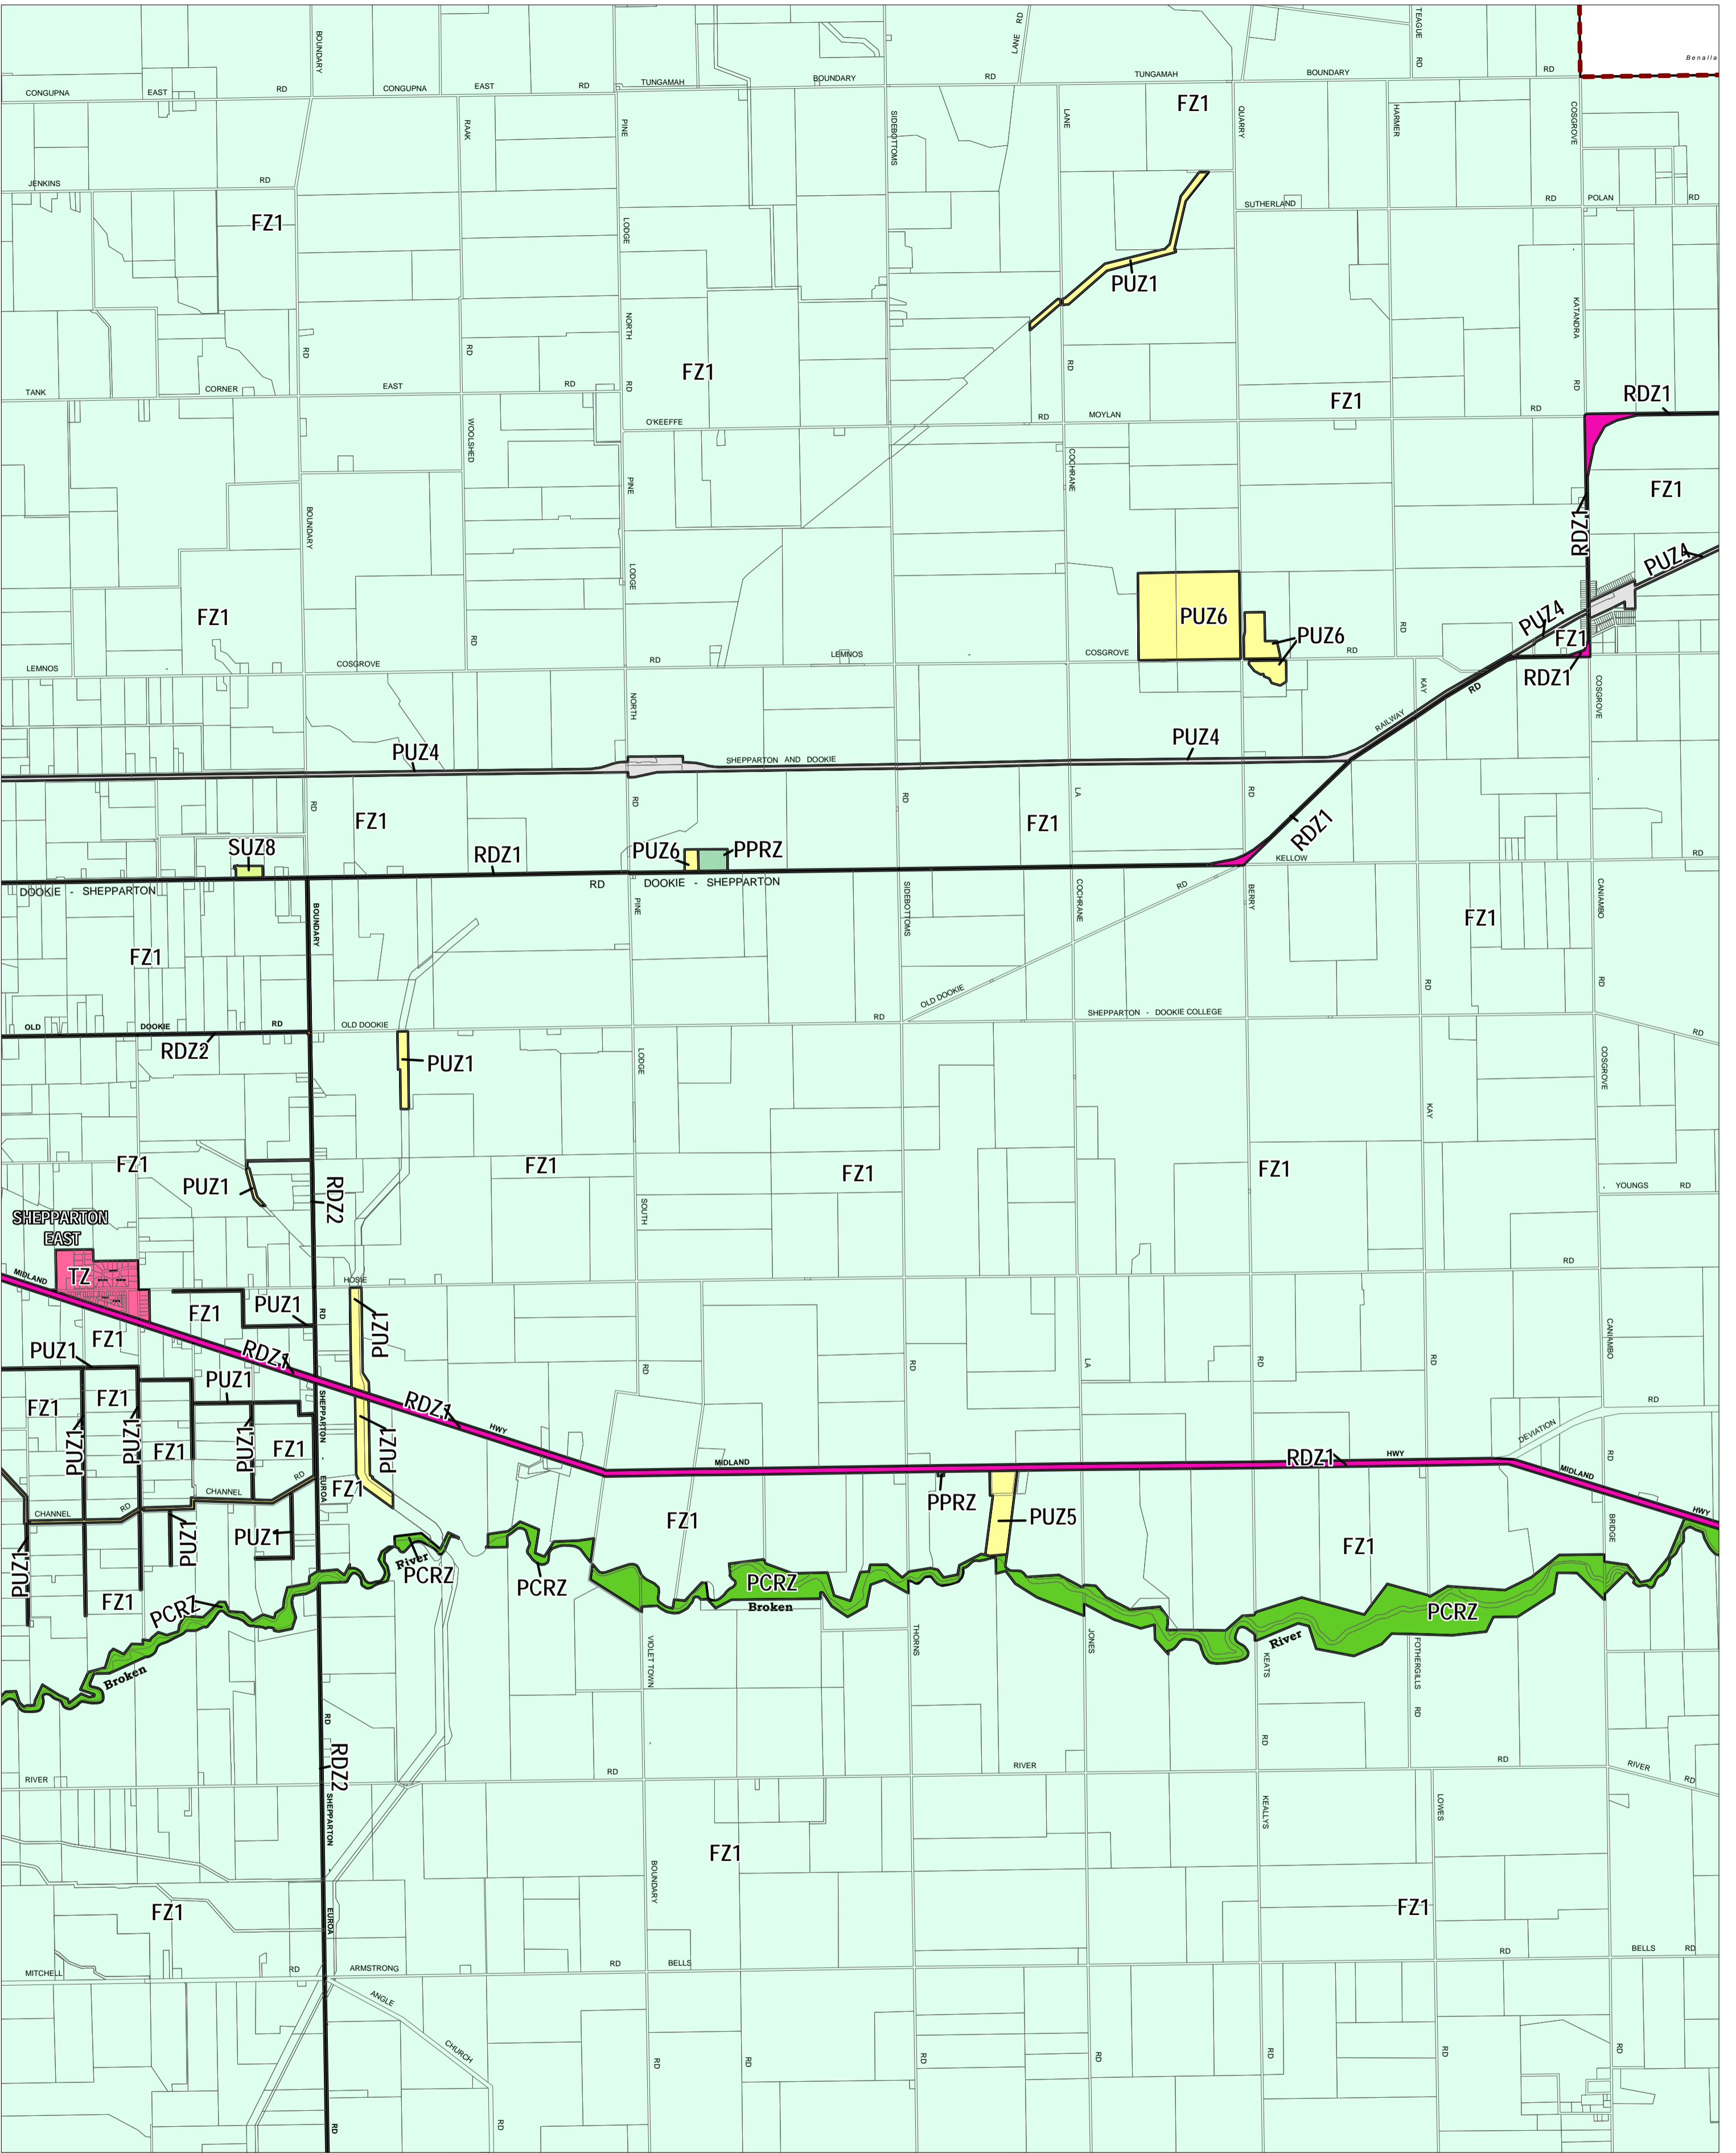

GREATER SHEPPARTON PLANNING SCHEME - LOCAL PROVISION

Public Land	Road Zone - Category 2
PCRZ Public Conservation And Resource Zone	RDZ2
PPRZ Public Park And Recreation Zone	Residential
PUZ5 Public Use Zone - Cemetery/Crematorium	TZ Township Zone
PUZ6 Public Use Zone - Local Government	Rural
PUZ1 Public Use Zone - Service And Utility	FZ1 Farming Zone - Schedule 1
PUZ4 Public Use Zone - Transport	Special Purpose
RDZ1 Road Zone - Category 1	SUZ8 Special Use Zone - Schedule 8

AUSTRALIAN MAP GRID ZONE 55

Printed: 19/2/2015

AMENDMENT C134