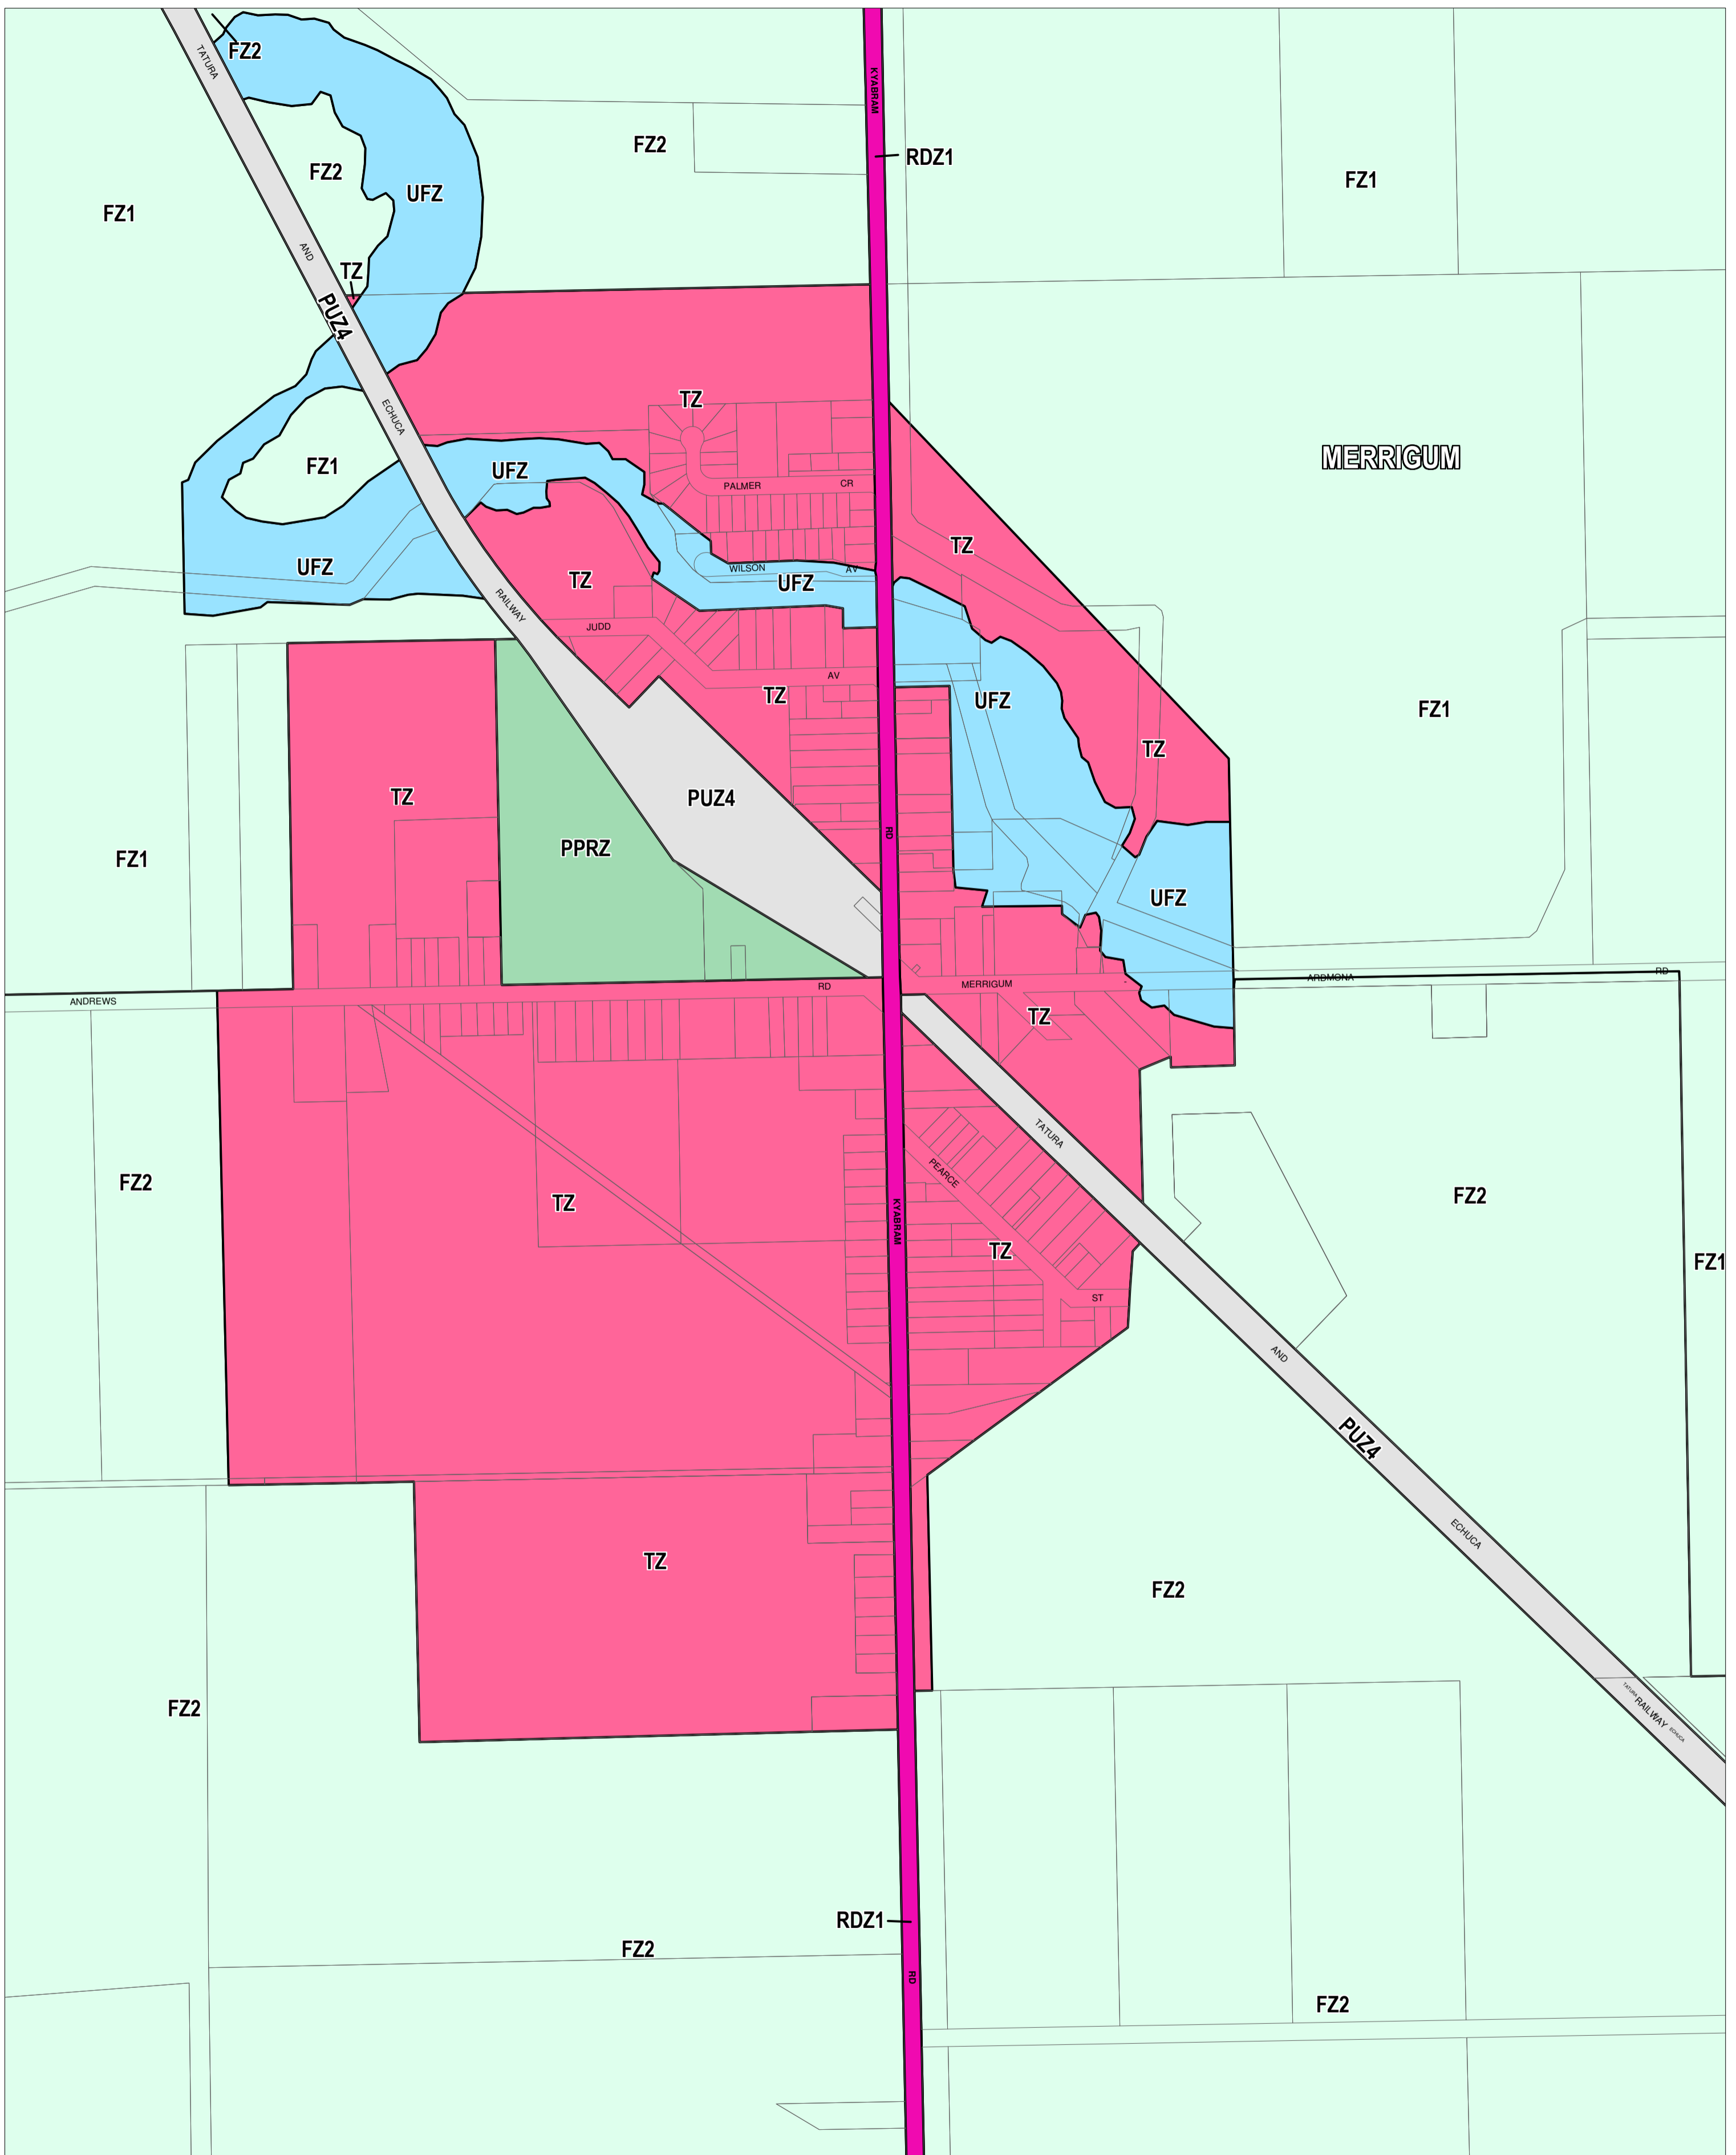

GREATER SHEPPARTON PLANNING SCHEME - LOCAL PROVISION

Public Land	
PPRZ	Public Park And Recreation Zone
PUZ4	Public Use Zone - Transport
RDZ1	Road Zone - Category 1
Residential	
TZ	Township Zone
Rural	
FZ2	Farming Zone
FZ1	Farming Zone - Schedule 1
Special Purpose	
UFZ	Urban Floodway Zone

Printed: 16/9/2013

AMENDMENT C121