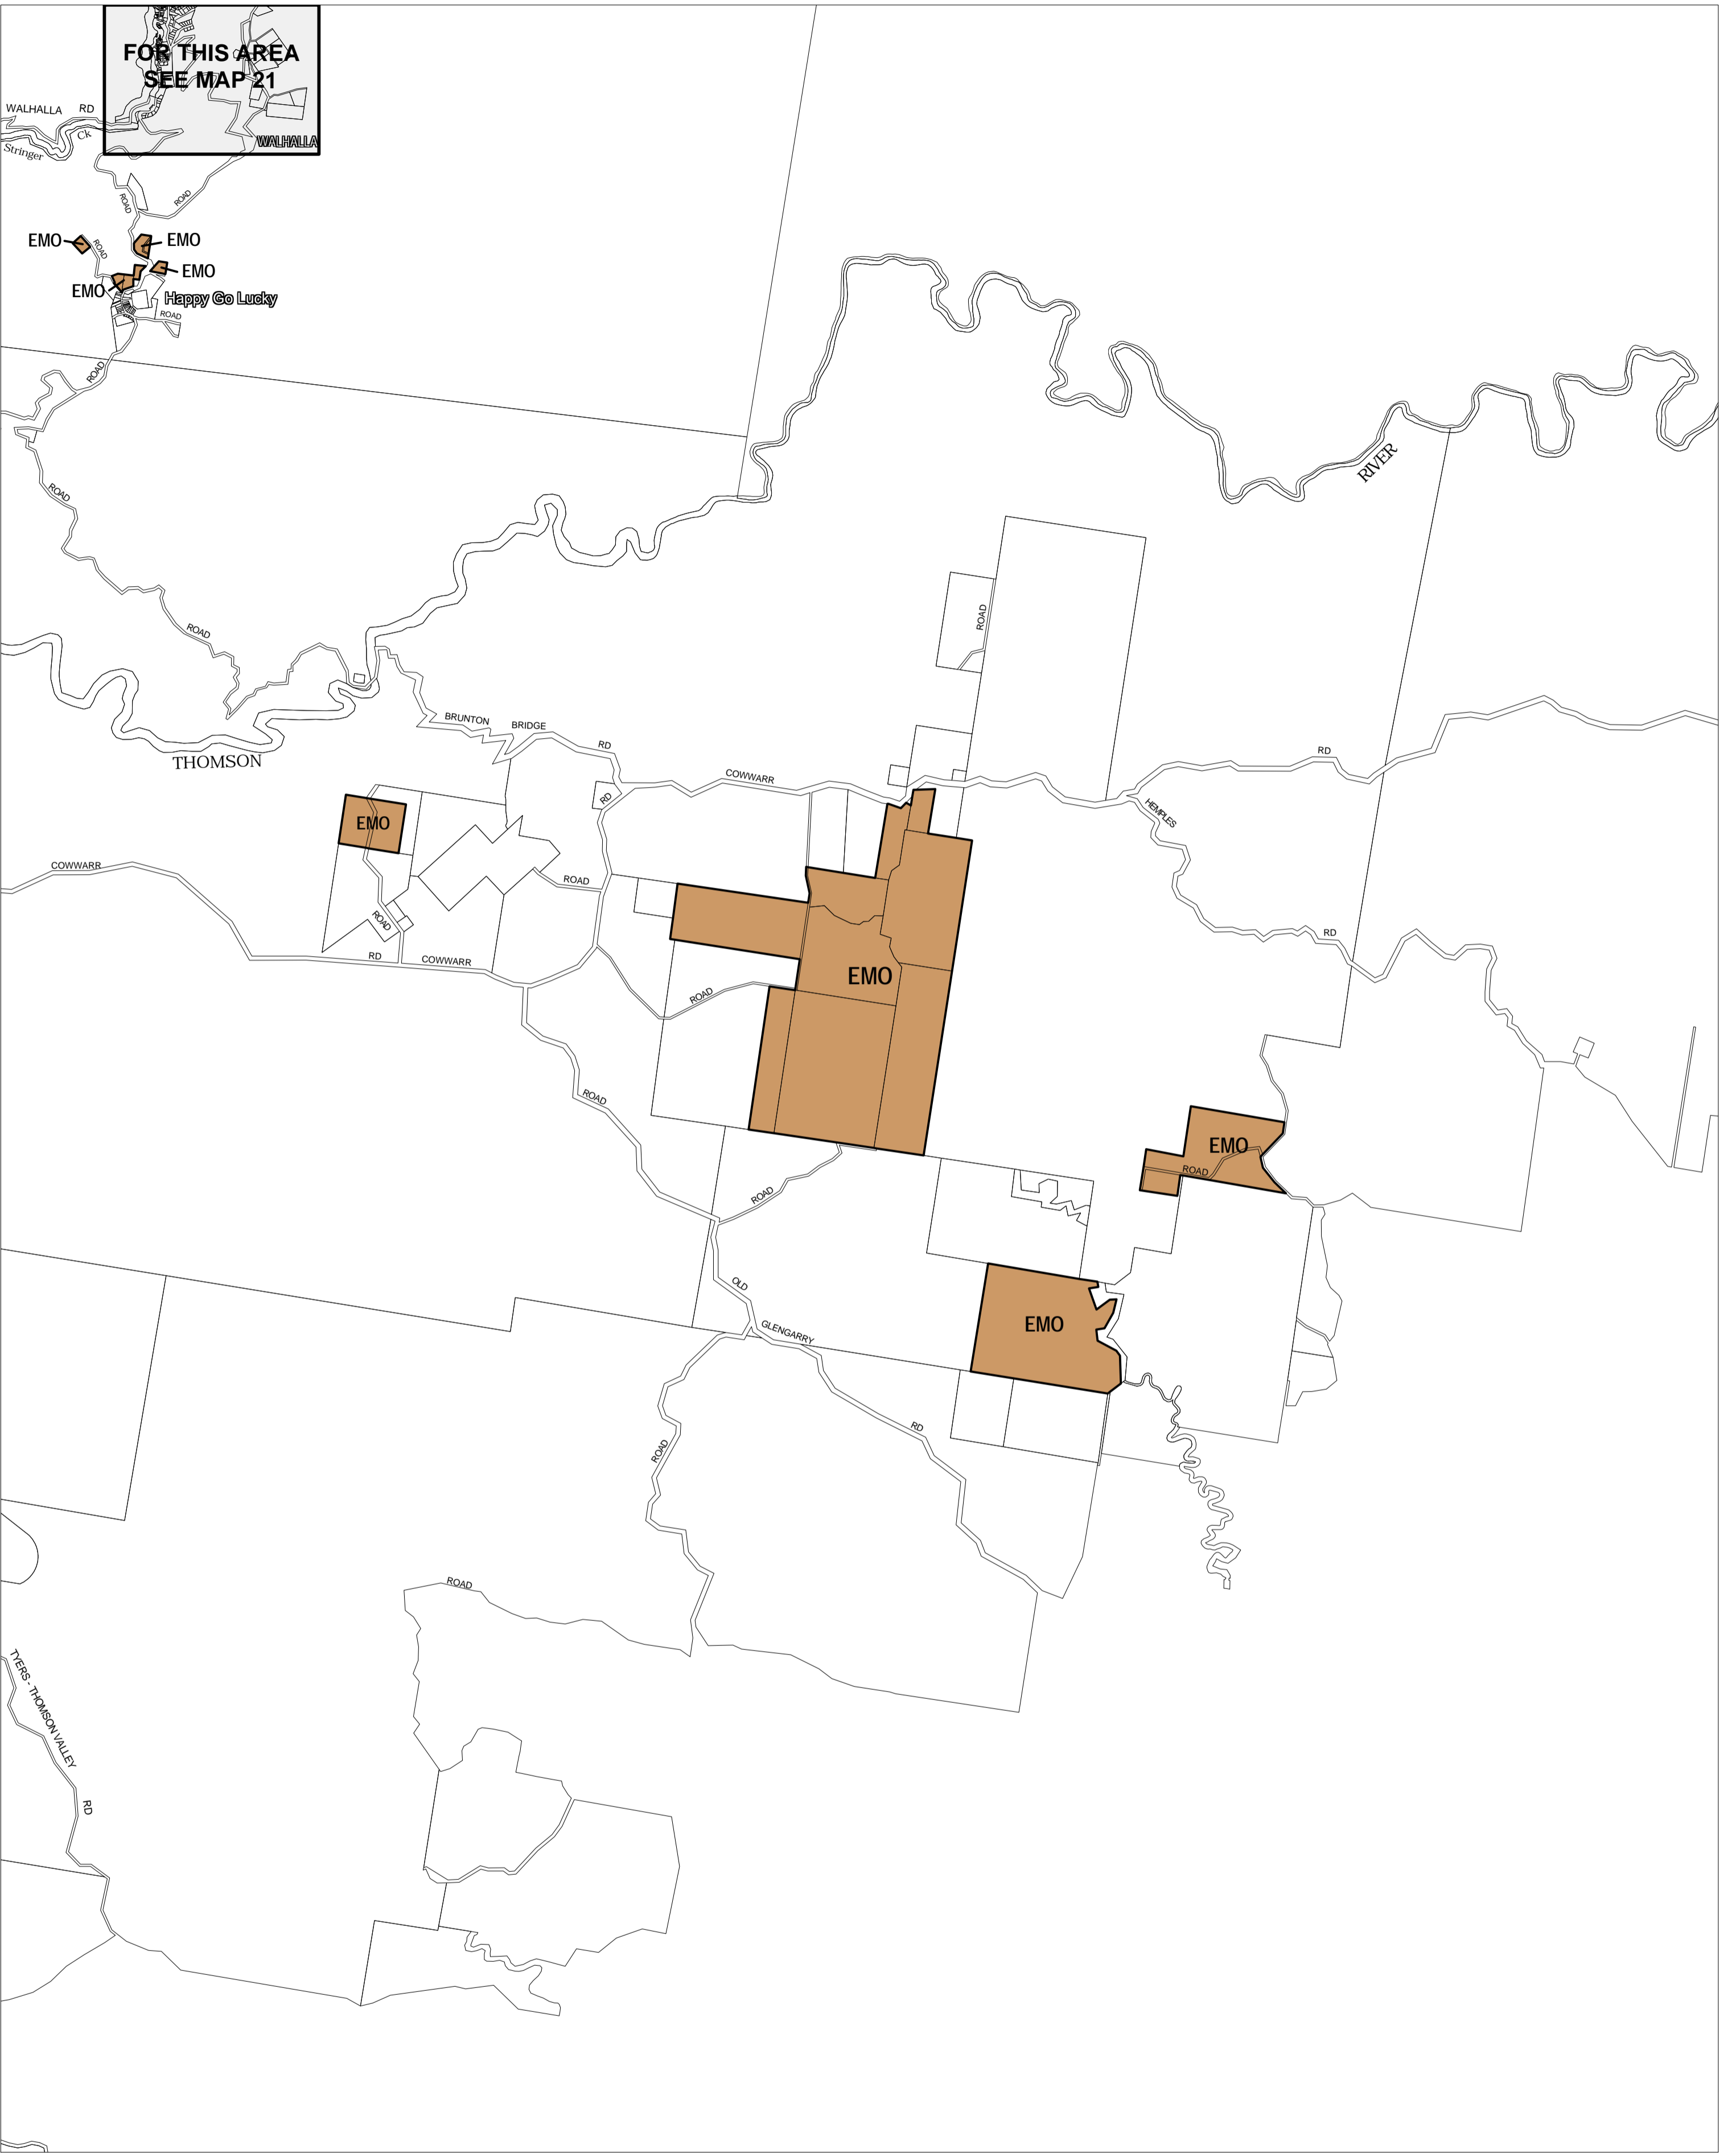

BAW BAW PLANNING SCHEME - LOCAL PROVISION

Overlays

EMO Erosion Management Overlay

Printed: 18/7/2007

AMENDMENT C17