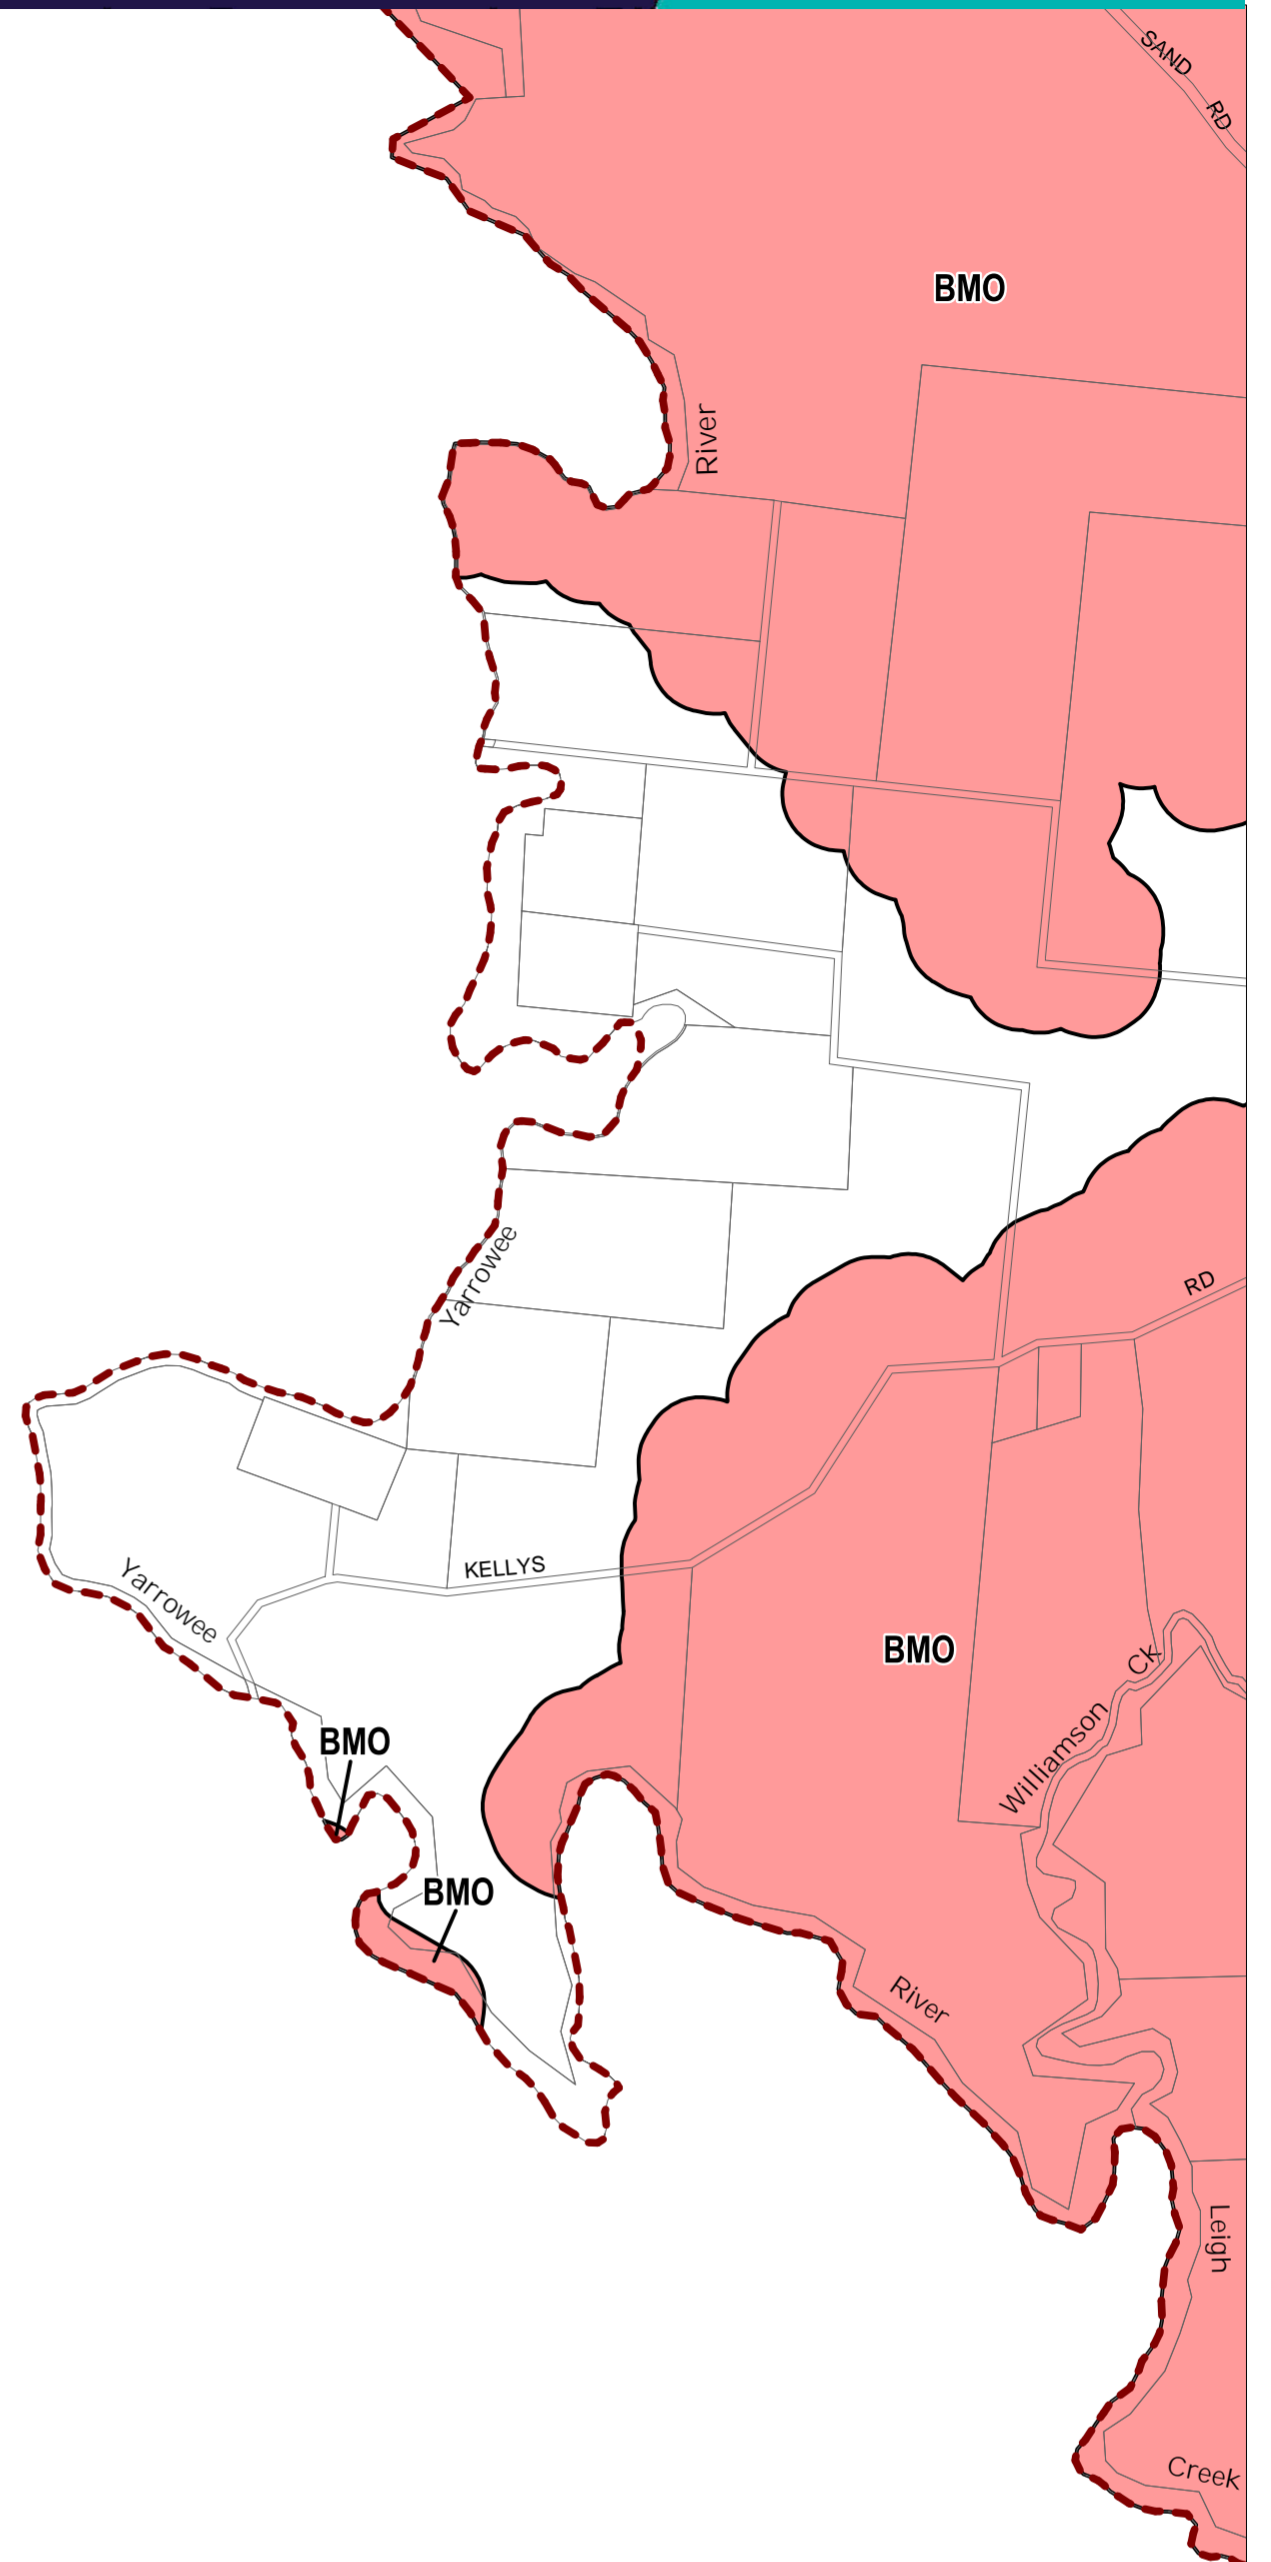

Golden
Plains
Shire

Golden
Plains
Shire

Overlays
BMO Bushfire Management Overlay

Municipal Boundary

500 0 500 1000 1500 m

AUSTRALIAN MAP GRID ZONE 55

PREPARED BY: Planning Mapping Services

Printed: 2/11/2016
AMENDMENT GC13

VICTORIA
State Government

Environment,
Land, Water
and Planning

INDEX TO ADJOINING
SCHEME MAPS