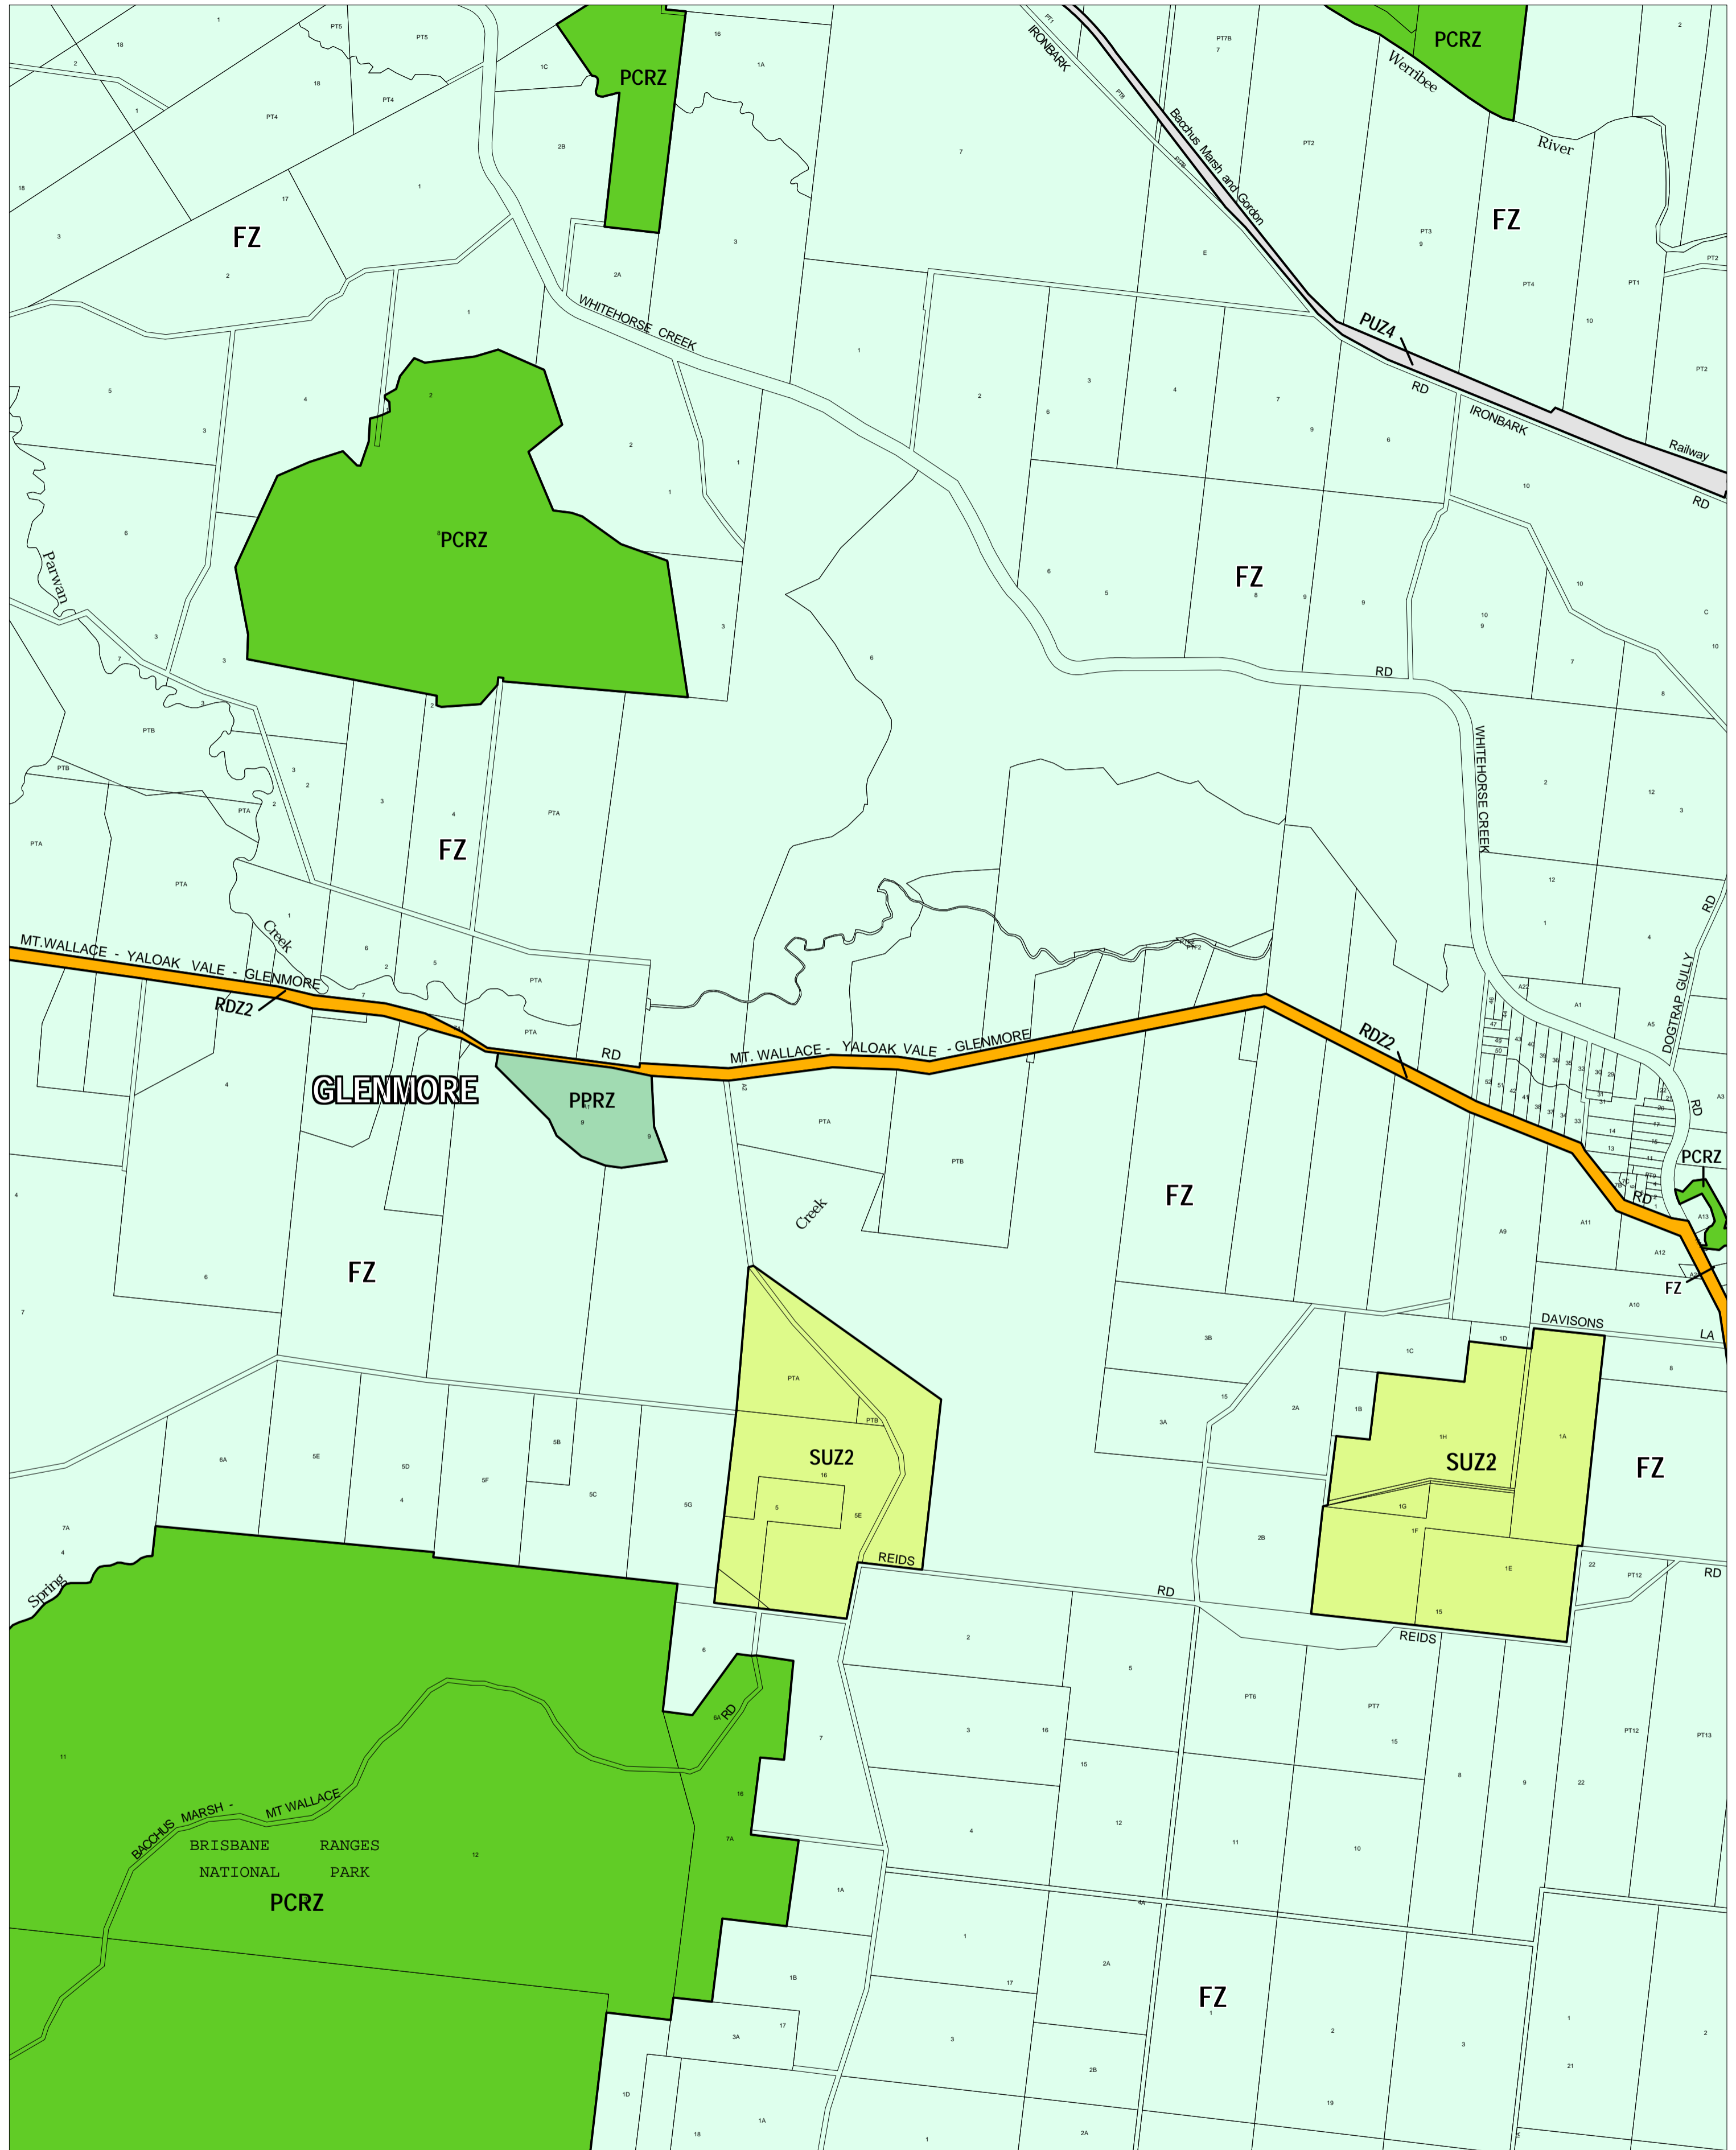

MOORABOOL PLANNING SCHEME - LOCAL PROVISION

- **Public Land**
  - PCRZ Public Conservation And Resource Zone
  - PPRZ Public Park And Recreation Zone
  - PUZ4 Public Use Zone - Transport
- **Rural**
  - FZ Farming Zone
- **Special Purpose**
  - SUZ2 Special Use Zone - Schedule 2

AUSTRALIAN MAP GRID ZONE 55

Printed: 9/7/2007

AMENDMENT C50