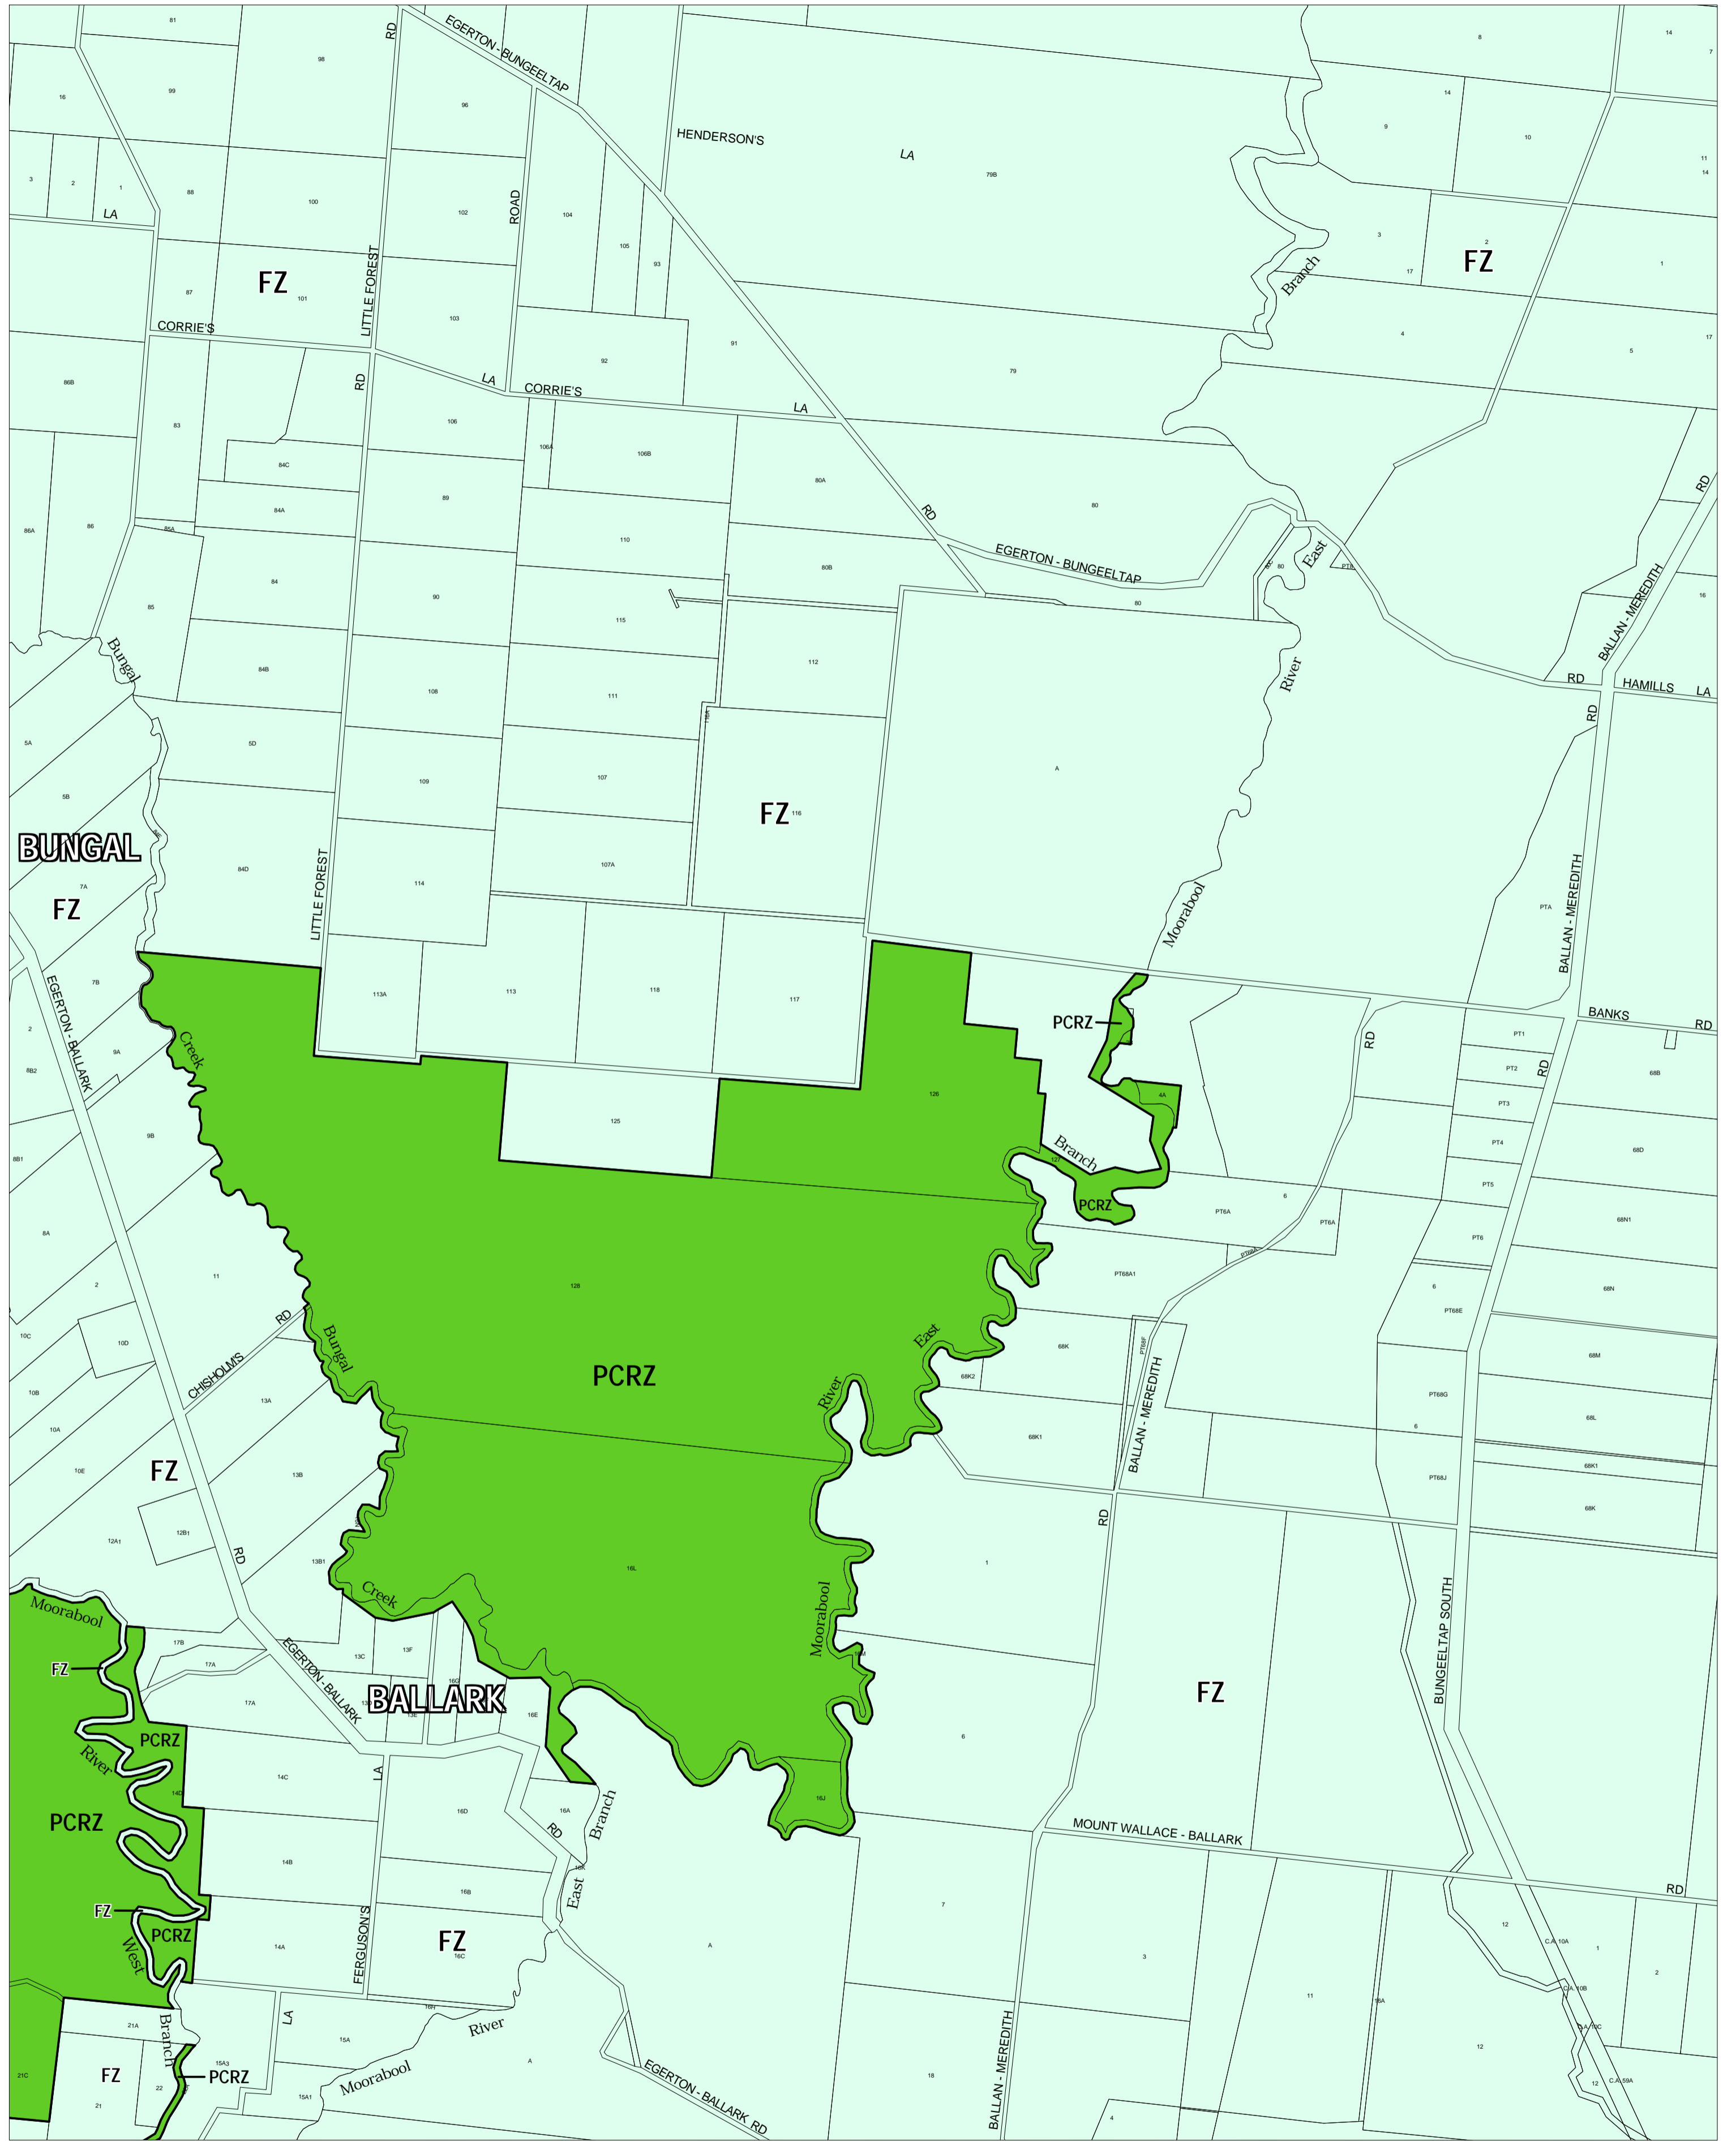

MOORABOOL PLANNING SCHEME - LOCAL PROVISION

Public Land

- PCRZ Public Conservation And Resource Zone

Rural

- FZ Farming Zone

Printed: 9/7/2007

AMENDMENT C50