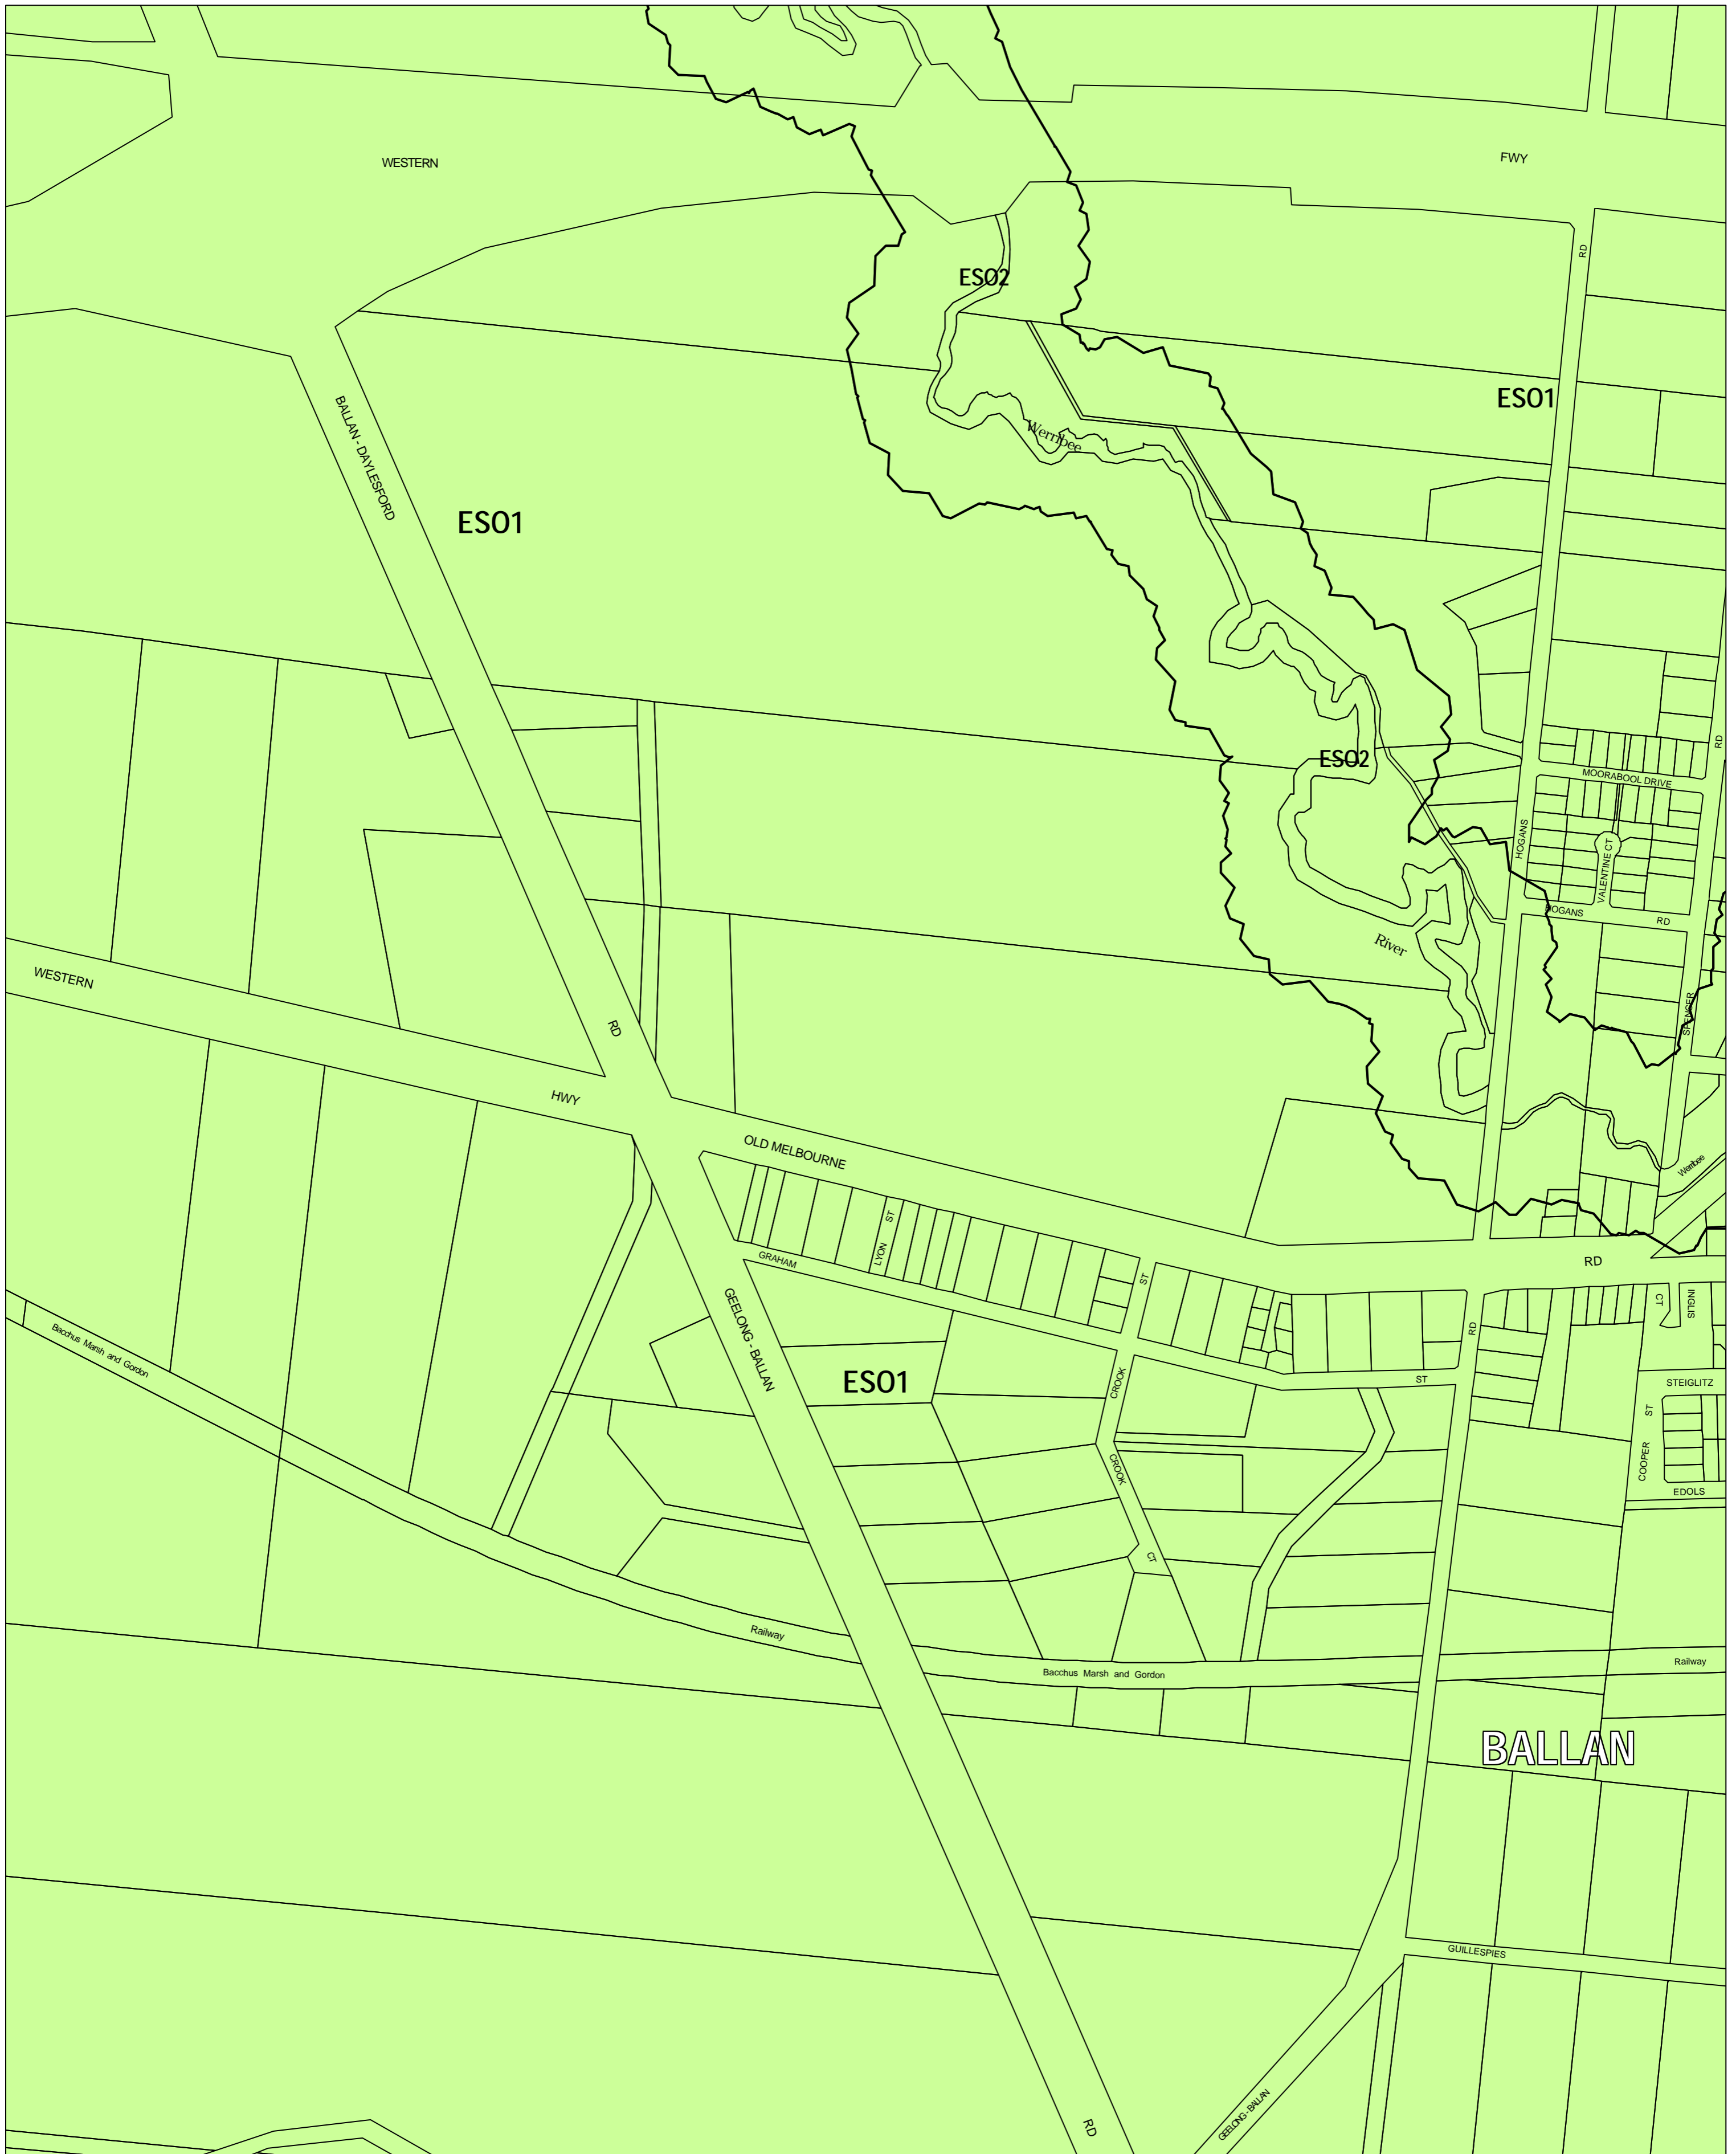

MOORABOOL PLANNING SCHEME - LOCAL PROVISION

Overlays

- ES01 Environmental Significance Overlay - Schedule 1
- ES02 Environmental Significance Overlay - Schedule 2

100 200 300 400 500 m

AUSTRALIAN MAP GRID ZONE 55

INDEX TO ADJOINING METRIC SERIES MAP

1	2	3	4	5	6	7	8
9	10	11	12	13	14	15	16
17	18	19	20	21	22	23	24
25	26	27	28	29	30	31	32
33	34	35	36	37	38	39	40
41	42	43	44	45	46	47	48
49	50	51	52	53	54	55	56

Printed: 12/6/2007