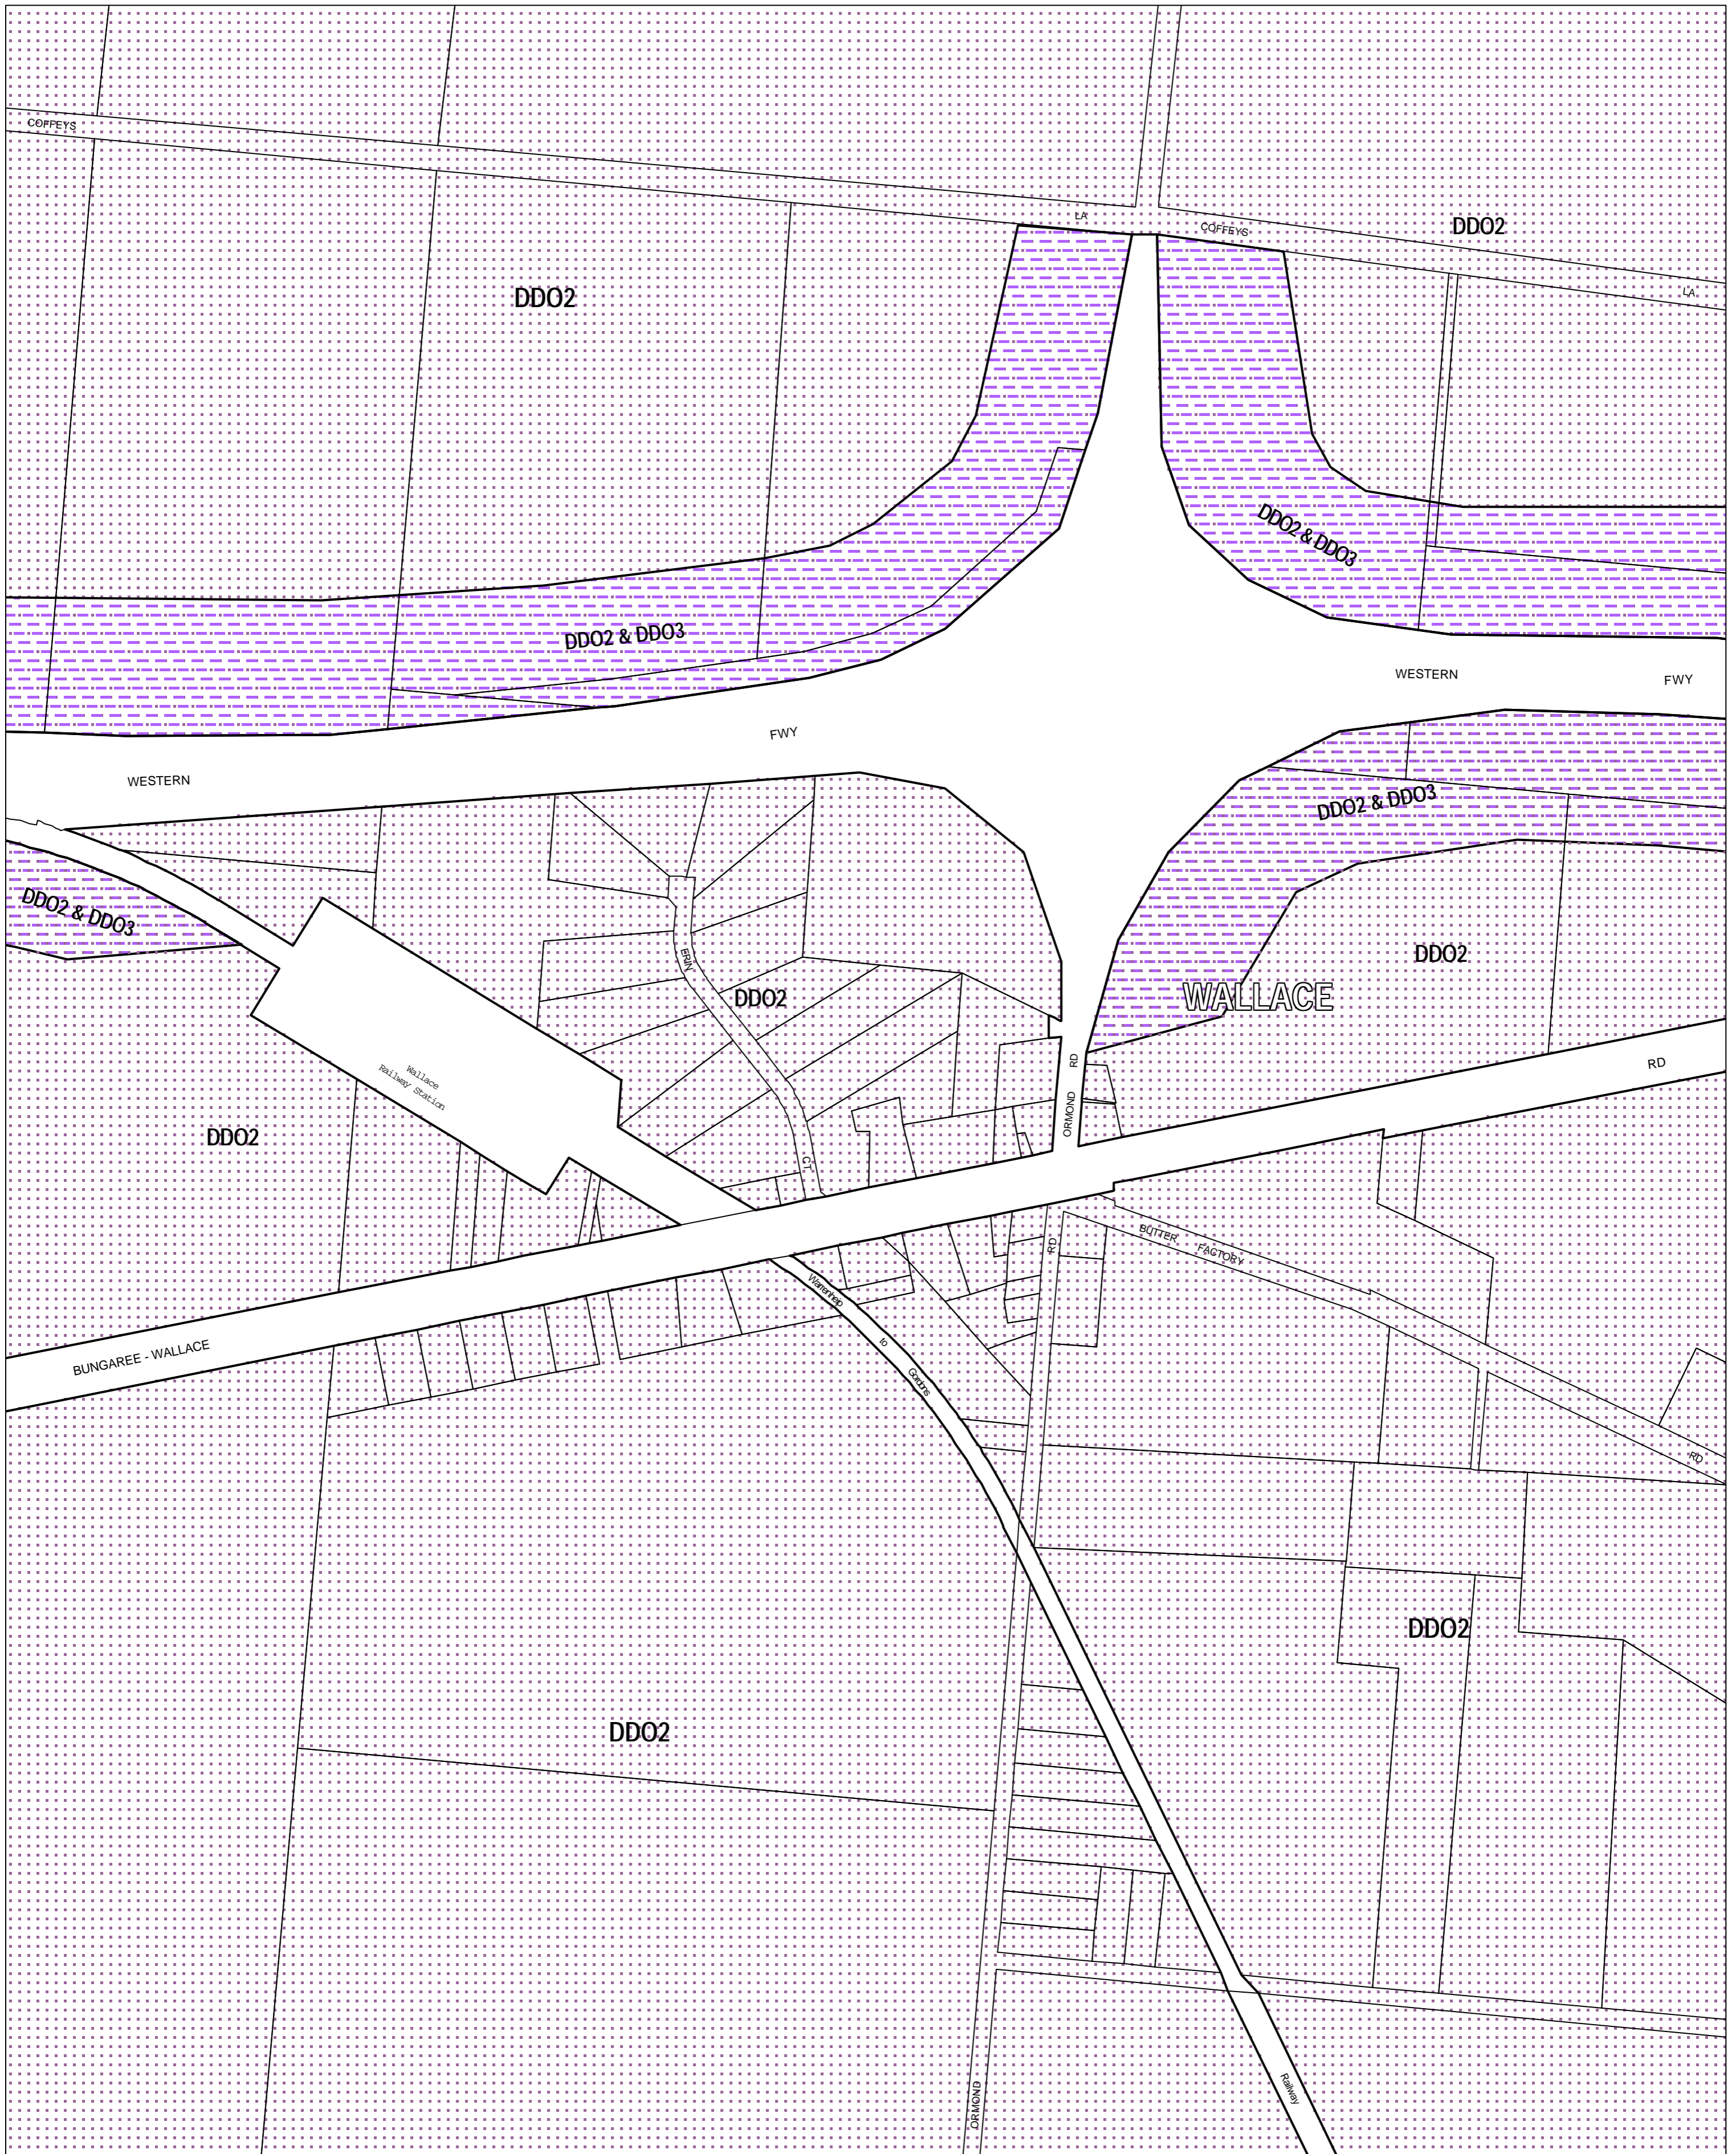

MOORABOOL PLANNING SCHEME - LOCAL PROVISION

Overlays

- DDO2 Design And Development Overlay - Schedule 2
- DDO3 Design And Development Overlay - Schedule 3

100 200 300 400 500 m

AUSTRALIAN MAP GRID ZONE 55

Printed: 12/6/2007

AMENDMENT C3 PT1