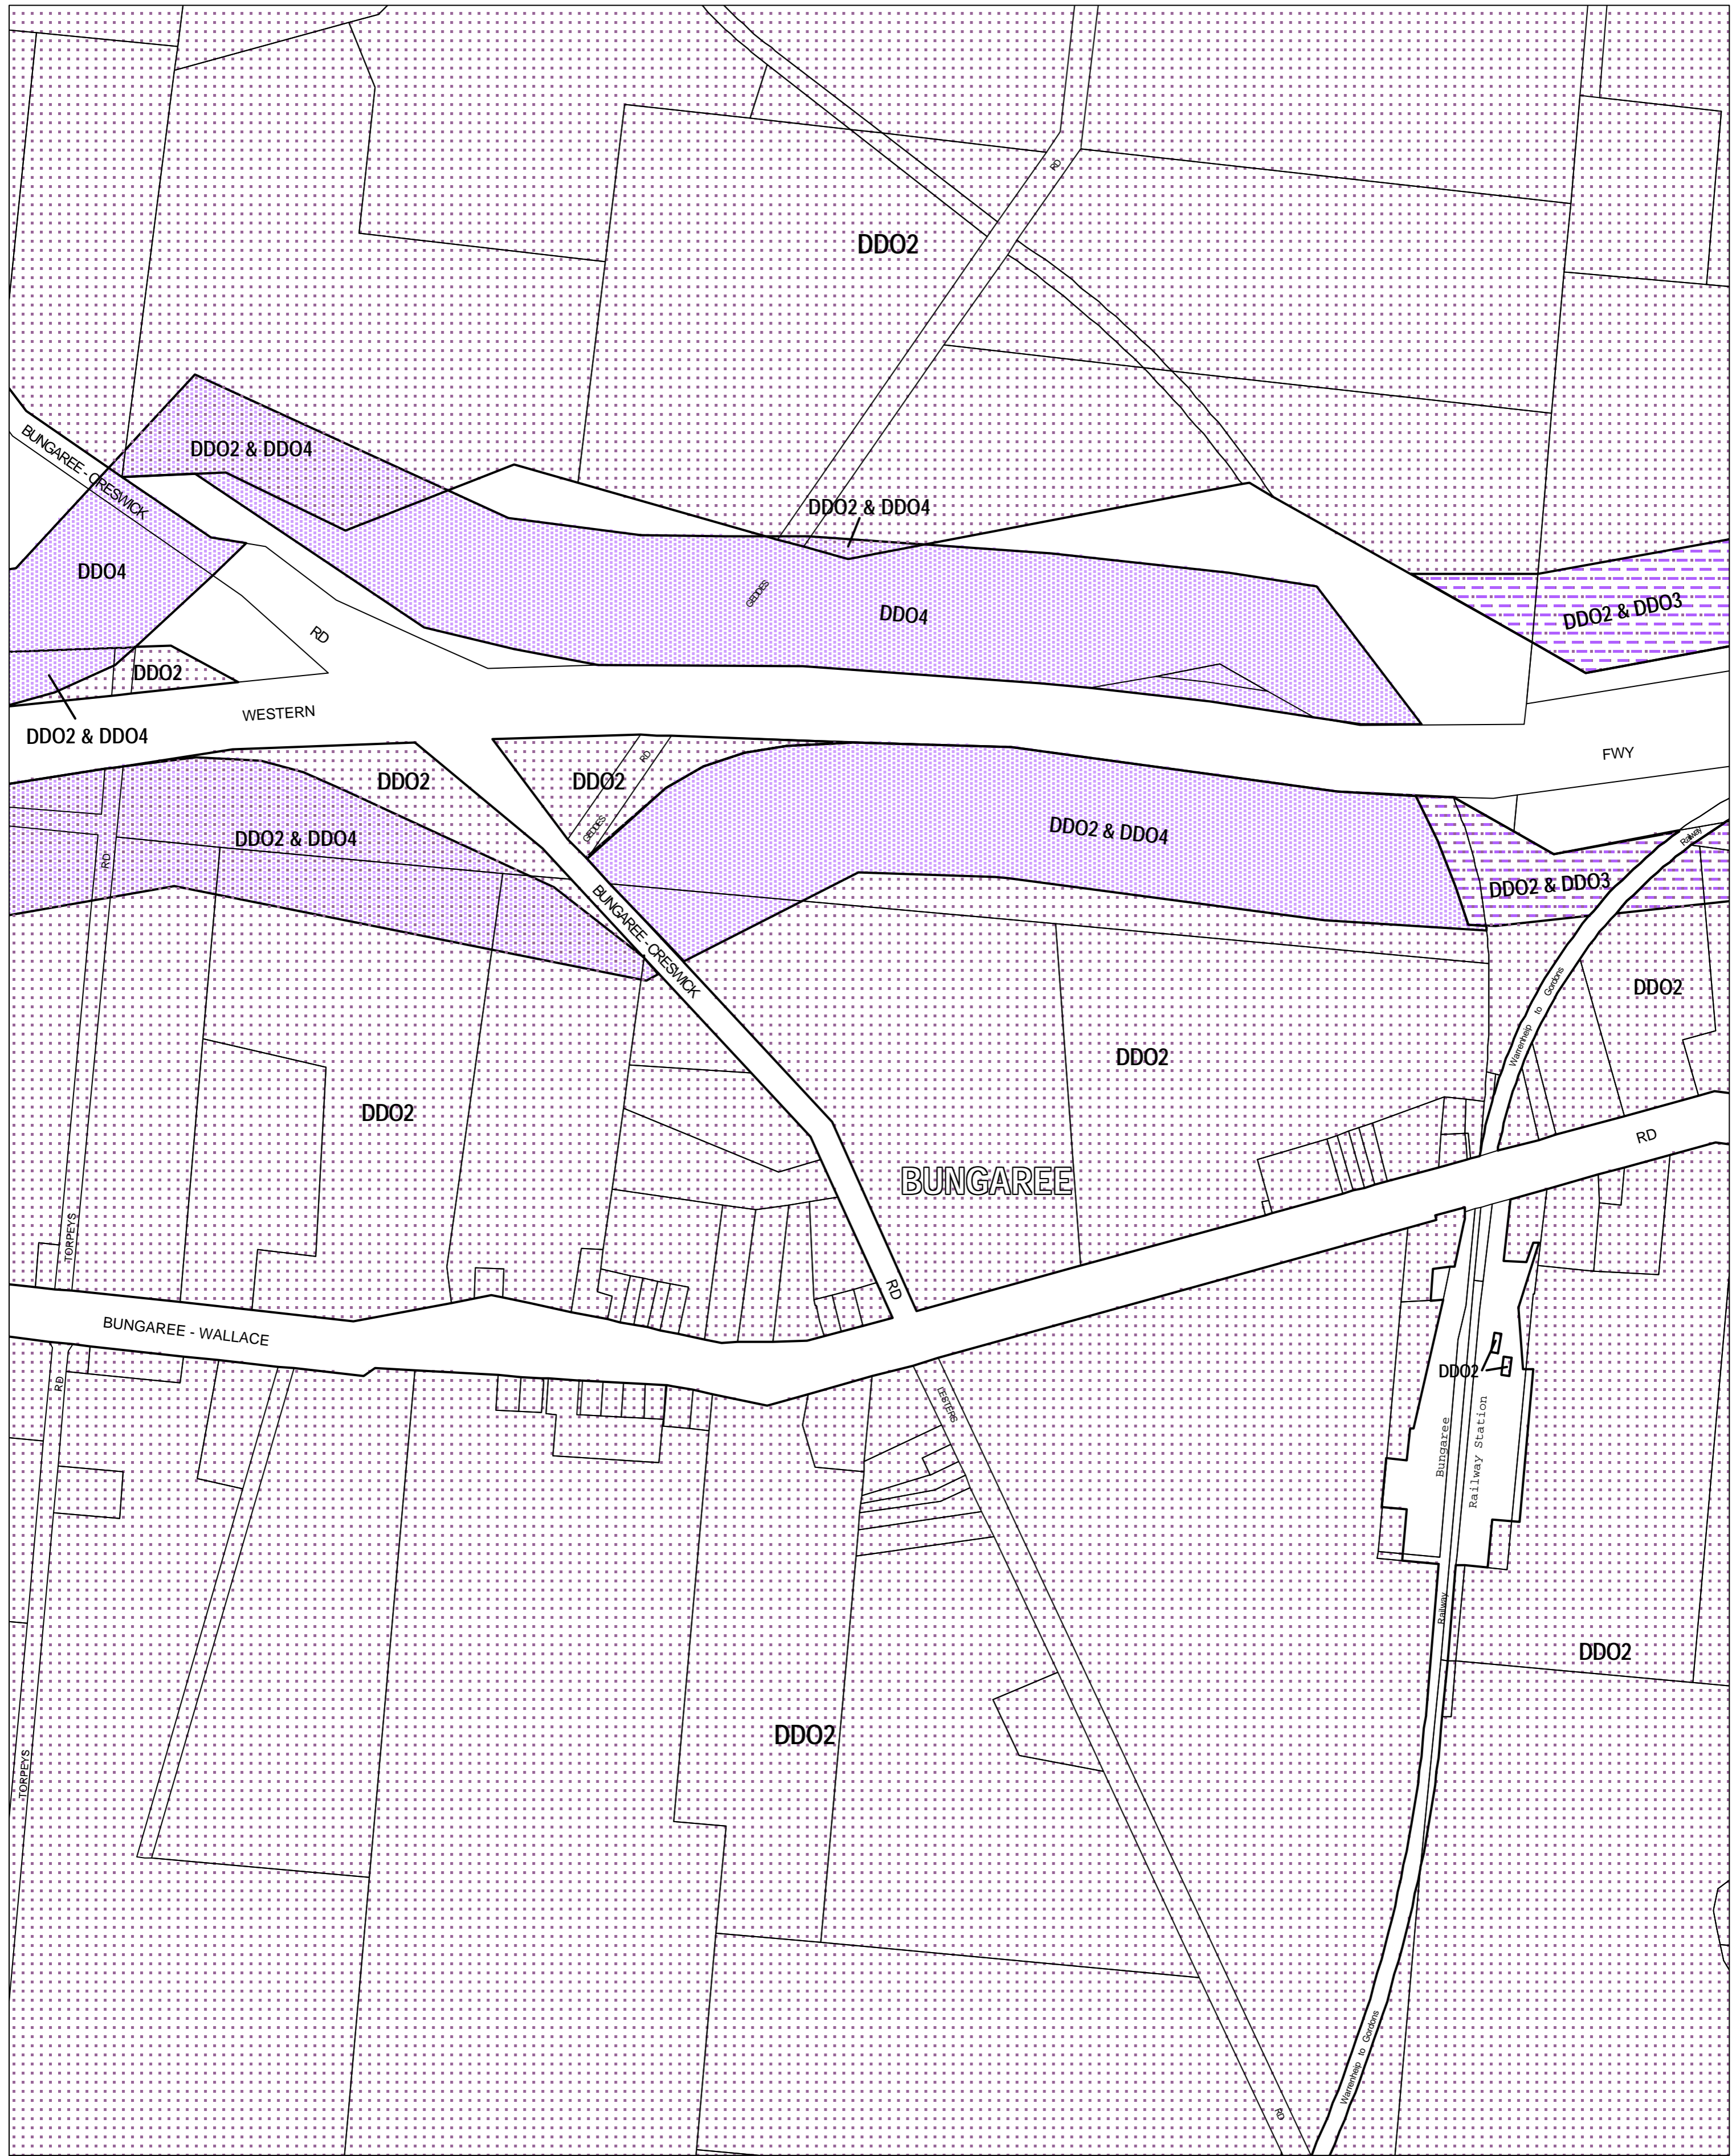

MOORABOOL PLANNING SCHEME - LOCAL PROVISION

Overlays

- DDO2 Design And Development Overlay - Schedule 2
- DDO3 Design And Development Overlay - Schedule 3
- DDO4 Design And Development Overlay - Schedule 4

100 200 300 400 500 m

AUSTRALIAN MAP GRID ZONE 55

INDEX TO ADJOINING METRIC SERIES MAP

1	2	3	4	5	6	7	8
9	10	11	12	13	14	15	16
17	18	19	20	21	22	23	24
25	26	27	28	29	30	31	32
33	34	35	36	37	38	39	40
41	42	43	44	45	46	47	48
49	50	51	52	53	54	55	56

Printed: 12/6/2007

AMENDMENT C3 PT1