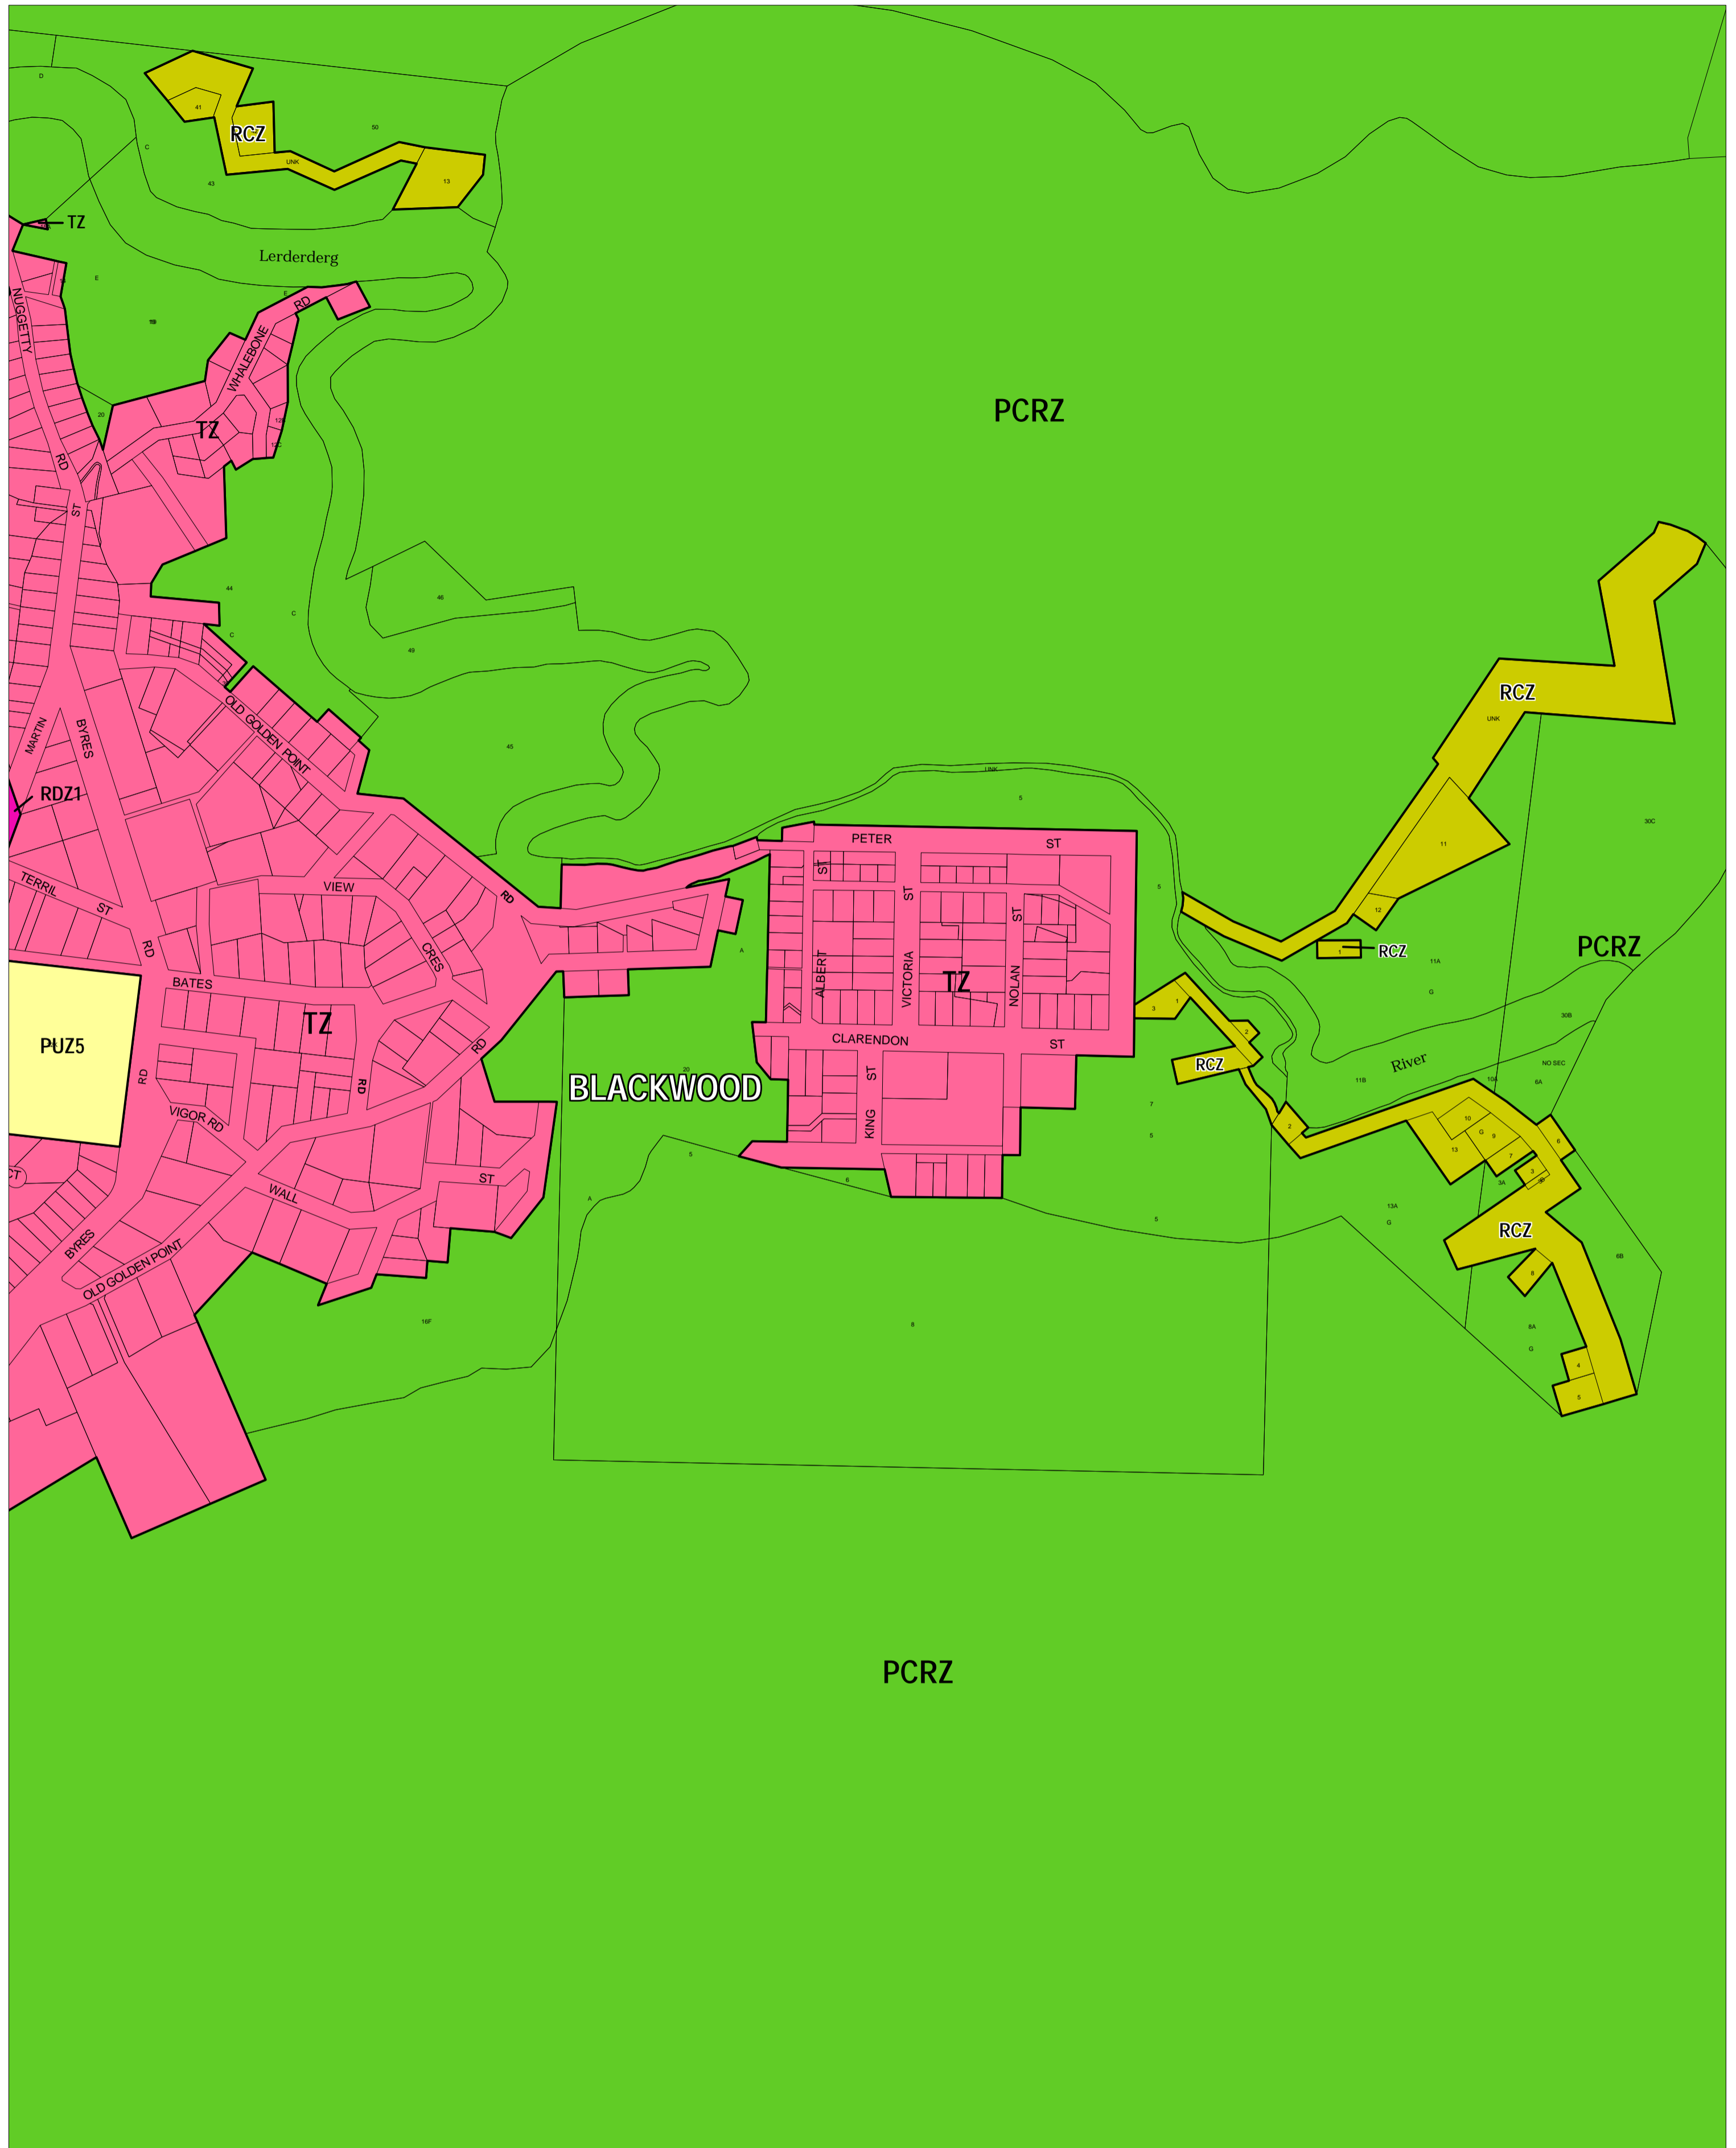

MOORABOOL PLANNING SCHEME - LOCAL PROVISION

AUSTRALIAN MAP GRID ZONE 55

Printed: 9/7/2007

AMENDMENT C50

ZONES

MAP No 6