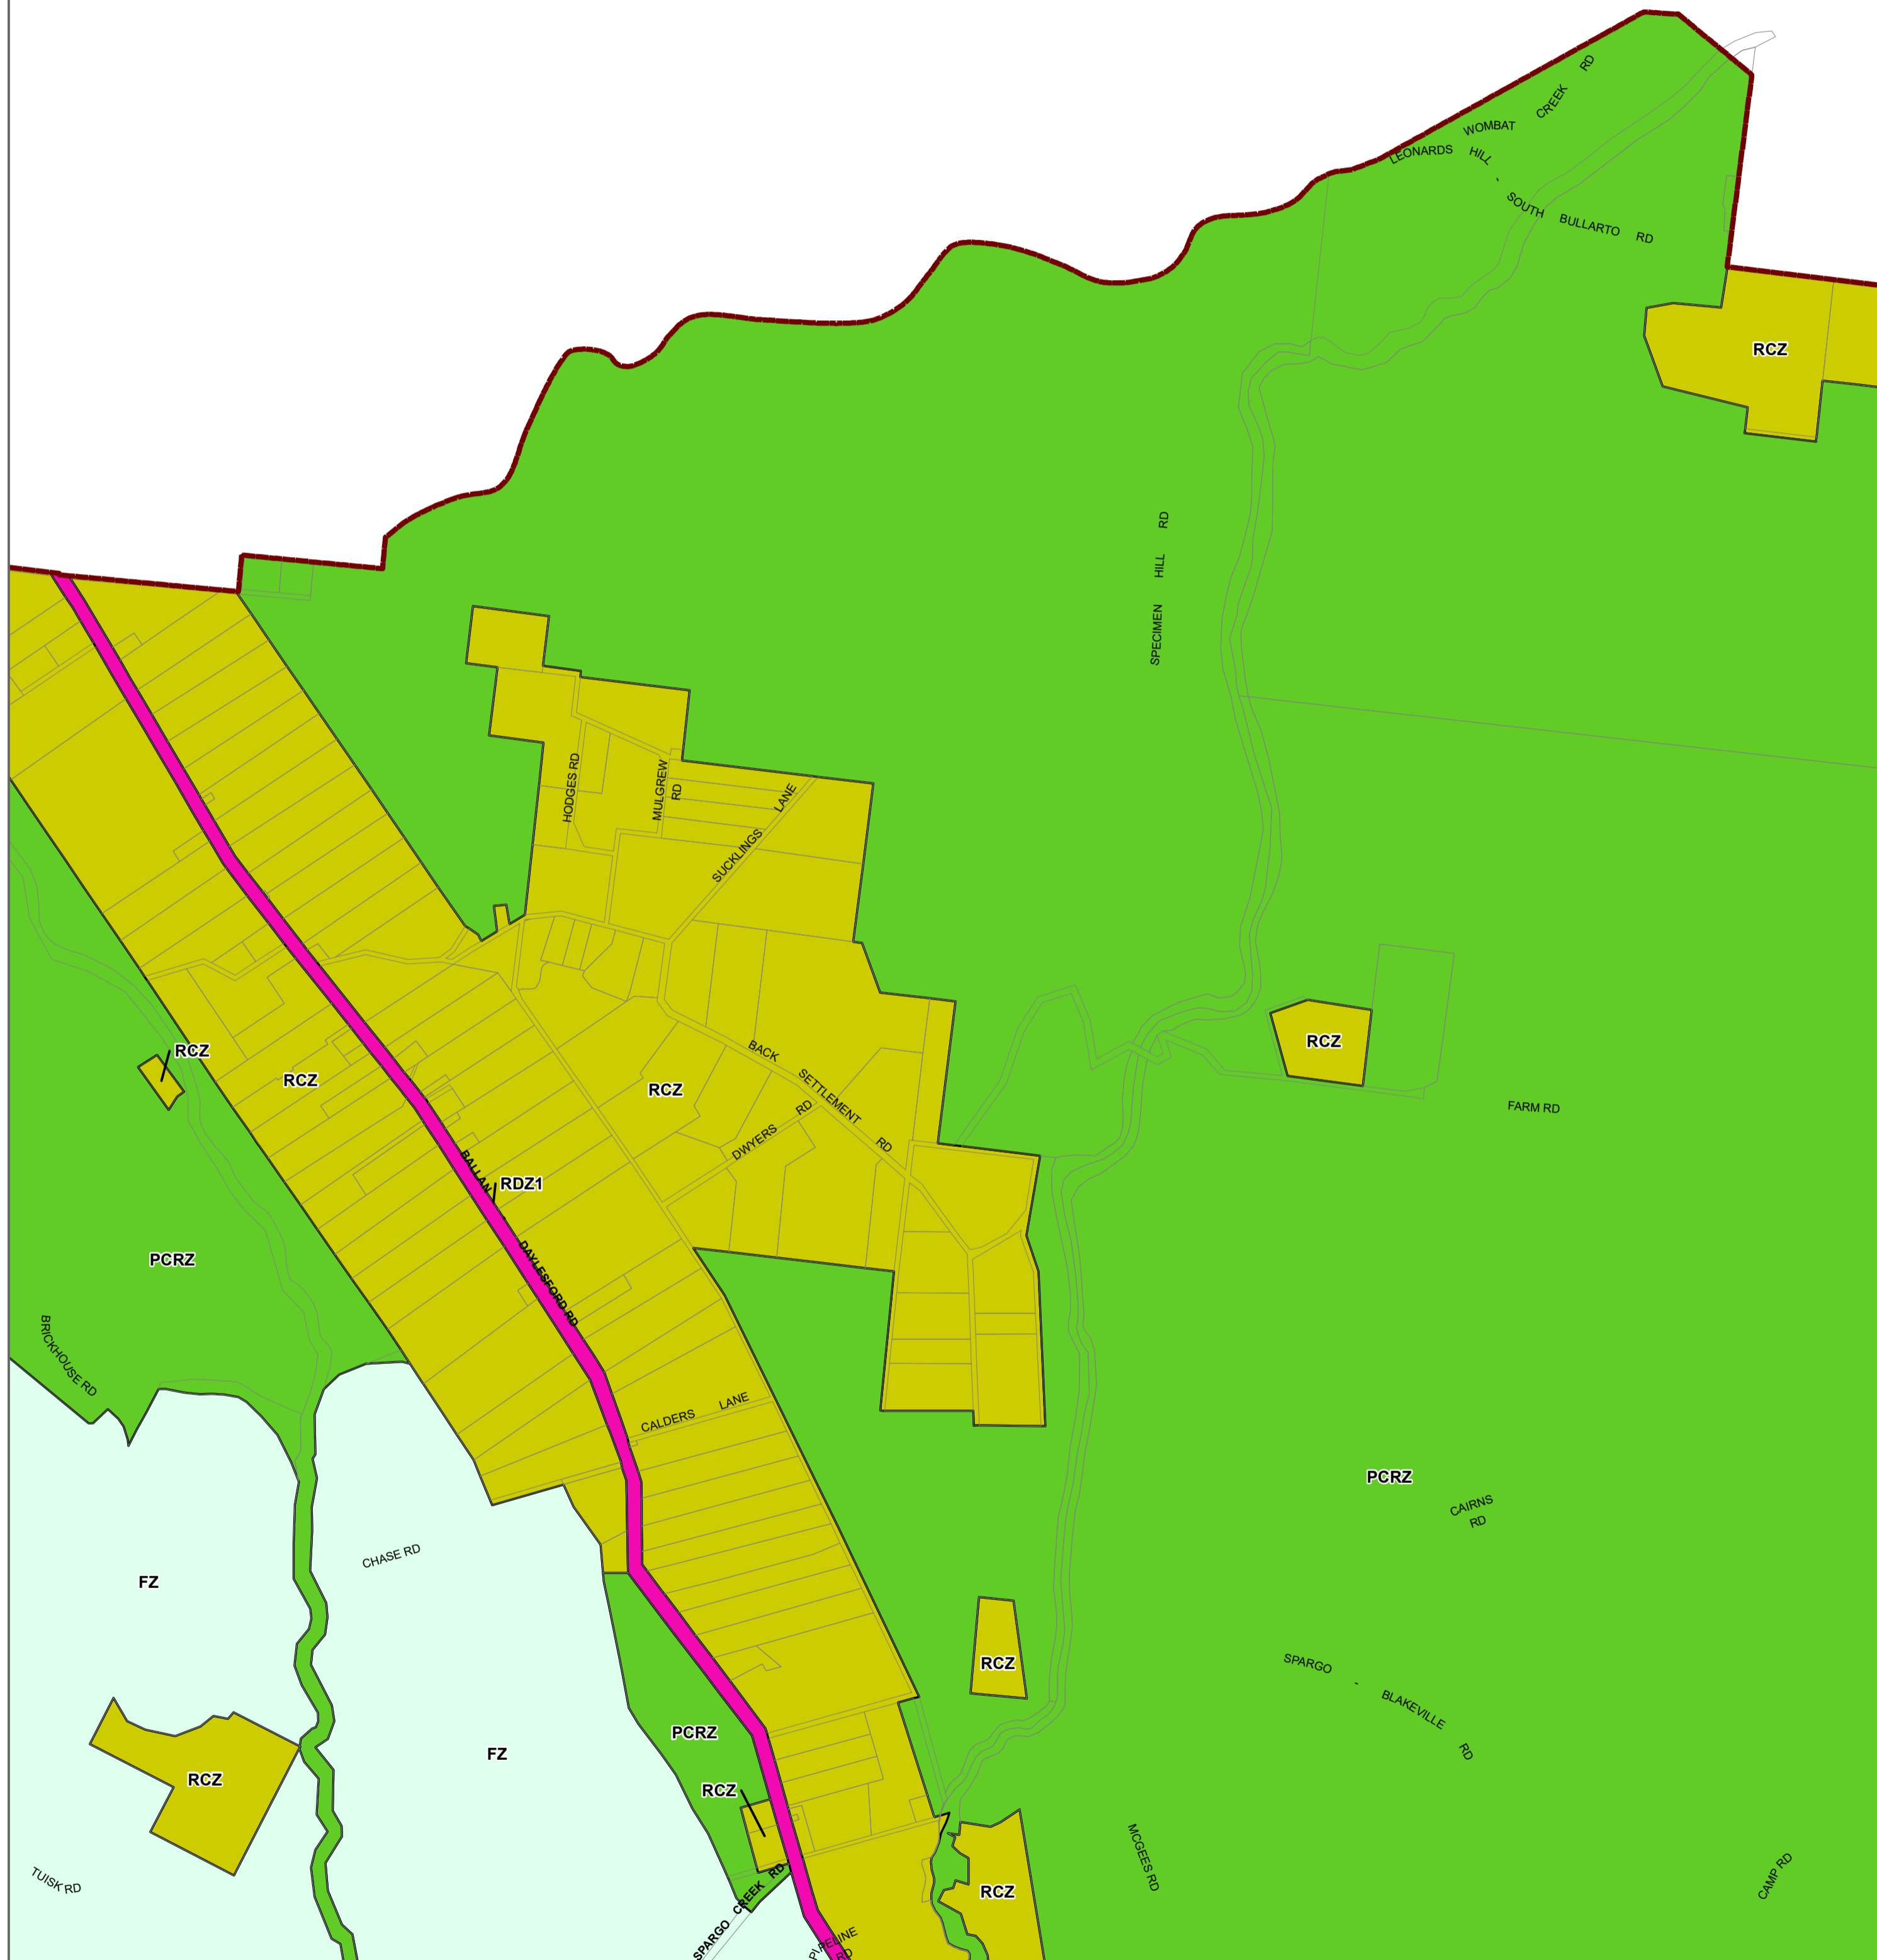

HEPBURN SHIRE

- LEGEND**
- FZ - Farming Zone
 - RCZ - Rural Conservation Zone
 - PCRZ - Public Conservation and Resource Zone
 - RDZ1 - Road Zone - Category 1
 - Municipal Boundary

Disclaimer
 This publication may be of assistance to you but the State of Victoria and its employees do not guarantee that the publication is without flaw of any kind or is wholly appropriate for your particular purposes and therefore disclaims all liability for any error, loss or other consequence which may arise from you relying on any information in this publication.

© The State of Victoria Department of Environment, Land, Water and Planning 2020

NORTH
 Planning Group
AMENDMENT C86moor
 Printed: 10/06/2020

INDEX TO ADJOINING SCHEME MAPS