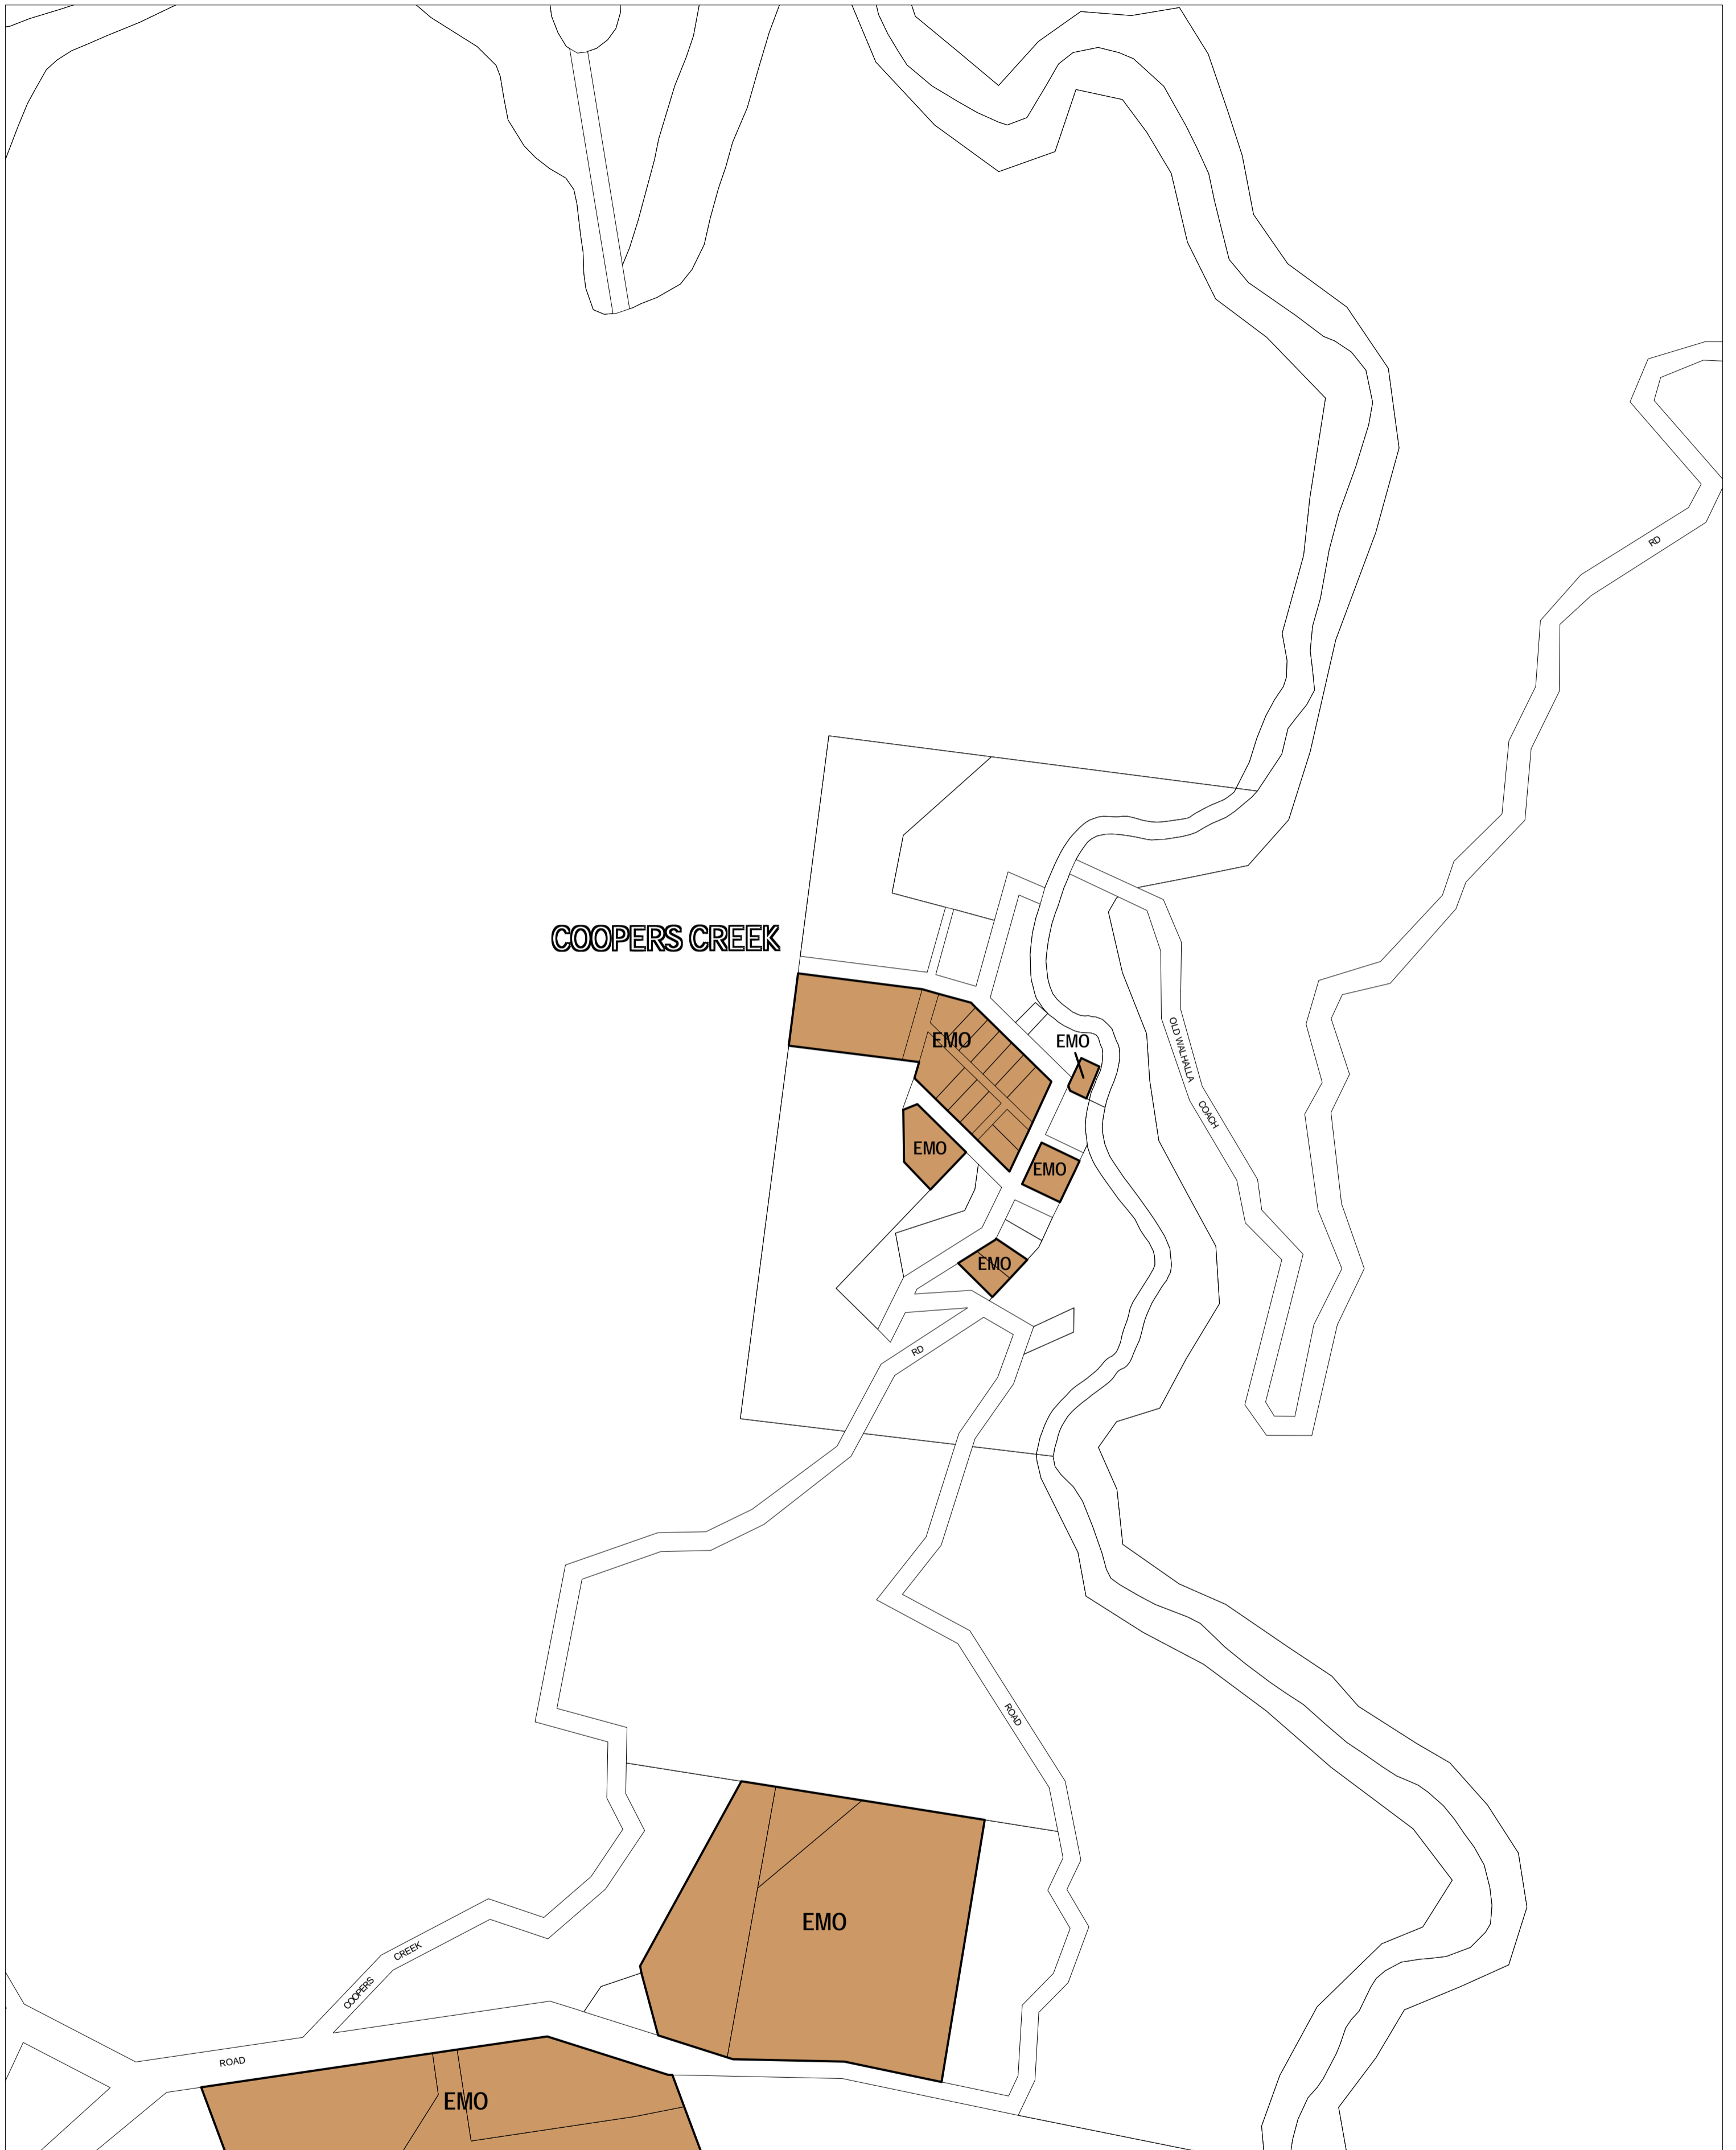

BAW BAW PLANNING SCHEME - LOCAL PROVISION

Overlays

Erosion Management Overlay

AUSTRALIAN MAP GRID ZONE 55

INDEX TO ADJOINING METRIC SERIES MAP

Printed: 18/7/2007

AMENDMENT C17

EROSION MANAGEMENT OVERLAY

MAP No 20EMO